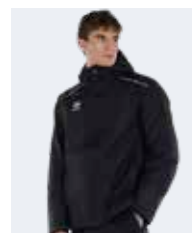

2029 BABYLON

£ 54,00   £ 44,00

Adult   Junior

HJ0D0Z

HJ0D1Z

S-4XL

YXS-XXS-XS

STRIPE 100% polyester - 95 g/mq
RIB-WIND 100% polyester - 118 g/mq

- Full-zip with double slider
- Lightly padded interior, water and wind resistant
- Elasticated inner cuffs
- Drawstring with stopper at the hem
- Reflective applications on shoulders and hood

STANDARD
100
074744.0
CENTROCOT