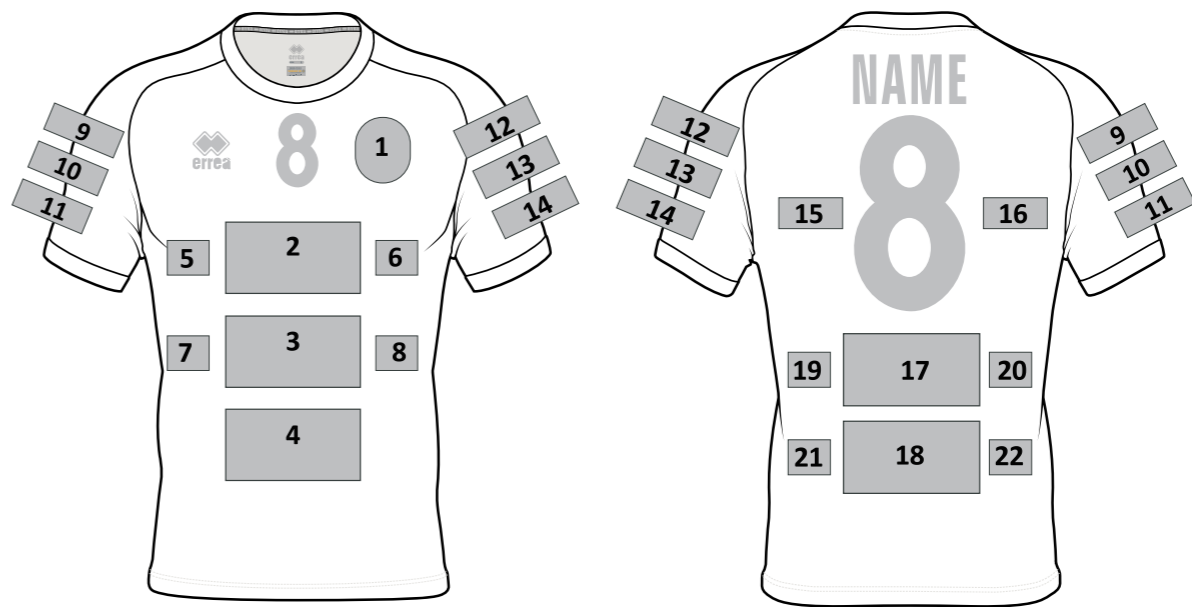

FRONT

- 1 BADGE (h x w cm) .....
- NUMBER (cm h) .....
- 2 LOGO (h x w cm) .....
- 3 LOGO (h x w cm) .....
- 4 LOGO (h x w cm) .....
- 5 LOGO (h x w cm) .....
- 6 LOGO (h x w cm) .....
- 7 LOGO (h x w cm) .....
- 8 LOGO (h x w cm) .....

RIGHT SLEEVE

1. 9 LOGO (h x w cm) .....
   - 10 LOGO (h x w cm) .....
   - 11 LOGO (h x w cm) .....
2. ### LEFT SLEEVE
3. 12 LOGO (h x w cm) .....
   - 13 LOGO (h x w cm) .....
   - 14 LOGO (h x w cm) .....

BACK

- NAME cm h .....
- NUMBER cm h .....
- 15 LOGO (h x w cm) .....
- 16 LOGO (h x w cm) .....
- 17 LOGO (h x w cm) .....
- 18 LOGO (h x w cm) .....
- 19 LOGO (h x w cm) .....
- 20 LOGO (h x w cm) .....
- 21 LOGO (h x w cm) .....
- 22 LOGO (h x w cm) .....