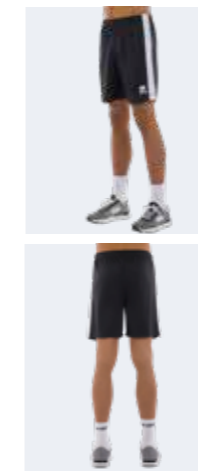

2030 BOLTON

£ 17,00 Adult **D195** S»XXL
£ 14,00 Junior **D196** YXS-XXS-XS

MUNDIAL 100% polyester - 145 g/mq

- Stretched waistband and adjustable drawstring
- Contrasting side insert

STANDARD 100
074744.0 CENTROCOT