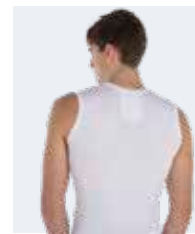

2026 KIMK

£ 34,00

Adult

UM000S

S/M-L/XL-XXL

Junior

UM001S

XS

85% POLYAMIDE 15% POLYESTER

- Crew neck
- High breathability, extreme lightness
- "Second skin" effect, seamless technology
- Ideal body temperature regulation
- Back pocket for GPS