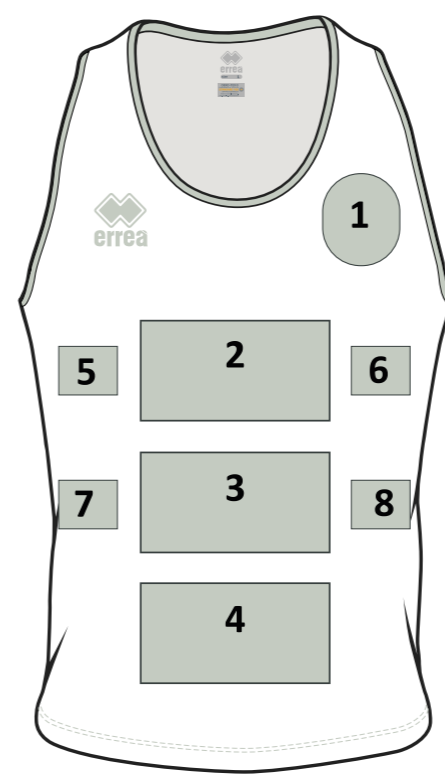

RESERVED AREA FOR RESELLERS

FULL CUSTOM - ATHLETICS

FULL_CUSTOM - Athletics

LOOK EVAN
LOOK ADRIEN
LOOK CURTIS
LOOK MARK
LOOK CLASSIC
TROUSERS
COMPETITION
GOALKEEPERS
BASKET
RUGBY
ATHLETICS
JACKETS
BASE LAYER
ACCESSORIES
CUSTOM

FRONT

- 1 BADGE (h x w cm) .....
- 2 LOGO (h x w cm) .....
- 3 LOGO (h x w cm) .....
- 4 LOGO (h x w cm) .....
- 5 LOGO (h x w cm) .....
- 6 LOGO (h x w cm) .....
- 7 LOGO (h x w cm) .....
- 8 LOGO (h x w cm) .....

BACK

- 9 LOGO (h x w cm) .....
- 10 LOGO (h x w cm) .....
- 11 LOGO (h x w cm) .....
- 12 LOGO (h x w cm) .....
- 13 LOGO (h x w cm) .....
- 14 LOGO (h x w cm) .....
- 15 LOGO (h x w cm) .....

AN ORIGINAL, ONE-OFF GARMENT PRODUCED FOR YOUR ORGANIZATION.

- 1 Identification of the model, fabric and fit with which to produce your customized garment.
- 2 Development of designs by the Erreà Design Office.
- 3 Manufacture of the customized garment complete with possible sponsors and names/numbers.

RECOMMENDATIONS

1. Send any graphic designs in vector format.
2. Send logos in .pdf/.ai/.eps
3. You can also enter names/numbers on print sheets. Send the information (size/name/number) at the time of confirming the design.