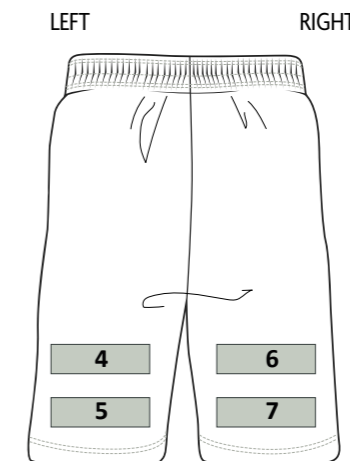

FRONT

- 1 BADGE (h x w cm) .....
- 2 LOGO (h x w cm) .....
- 3 LOGO (h x w cm) .....
- NUMBER cm h .....

BACK

- 4 LOGO (h x w cm) .....
- 5 LOGO (h x w cm) .....
- 6 LOGO (h x w cm) .....
- 7 LOGO (h x w cm) .....

RECOMMENDATIONS

1. Send any graphic designs in vector format.
2. Send logos in .pdf/.ai/.eps
3. You can also enter names/numbers on print sheets. Send the information (size/name/number) at the time of confirming the design.

FULL_CUSTOM - Basket

LOOK EVAN
LOOK ADRIEN
LOOK CURTIS
LOOK MARK
LOOK CLASSIC
TROUSERS
COMPETITION
GOALKEEPERS
BASKET
RUGBY
ATHLETICS
JACKETS
BASE LAYER
ACCESSORIES
CUSTOM