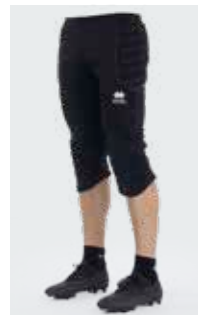

Adult
GPOUOZ
S»XXL

SKIN 100% polyester - 125 g/mq

£ 19,50

Junior
GPOU1Z
YXS-XXS-XS

- Padding on sides
- Stretched waistband and adjustable drawstring

00120
black

2030 STOPPER 3.0

£ 41,00