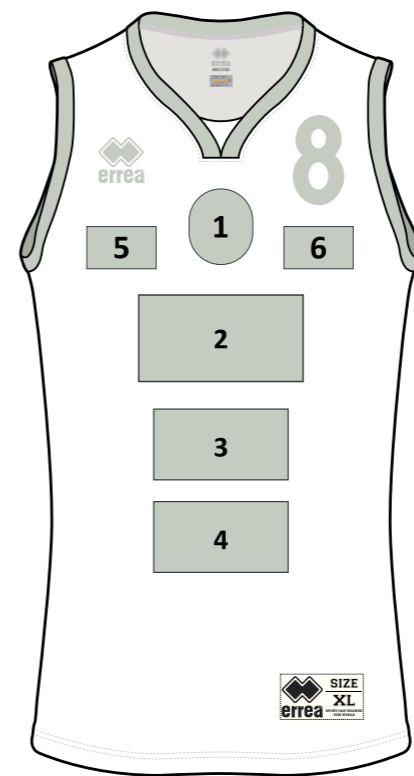

FRONT

- 1 BADGE (h x w cm) .....
- NUMBER (cm h) .....
- 2 LOGO (h x w cm) .....
- 3 LOGO (h x w cm) .....

- 4 LOGO (h x w cm) .....
- 5 LOGO (h x w cm) .....
- 6 LOGO (h x w cm) .....

BACK

- NAME cm h .....
- NUMBER cm h .....
- 7 LOGO (h x w cm) .....
- 8 LOGO (h x w cm) .....
- 9 LOGO (h x w cm) .....