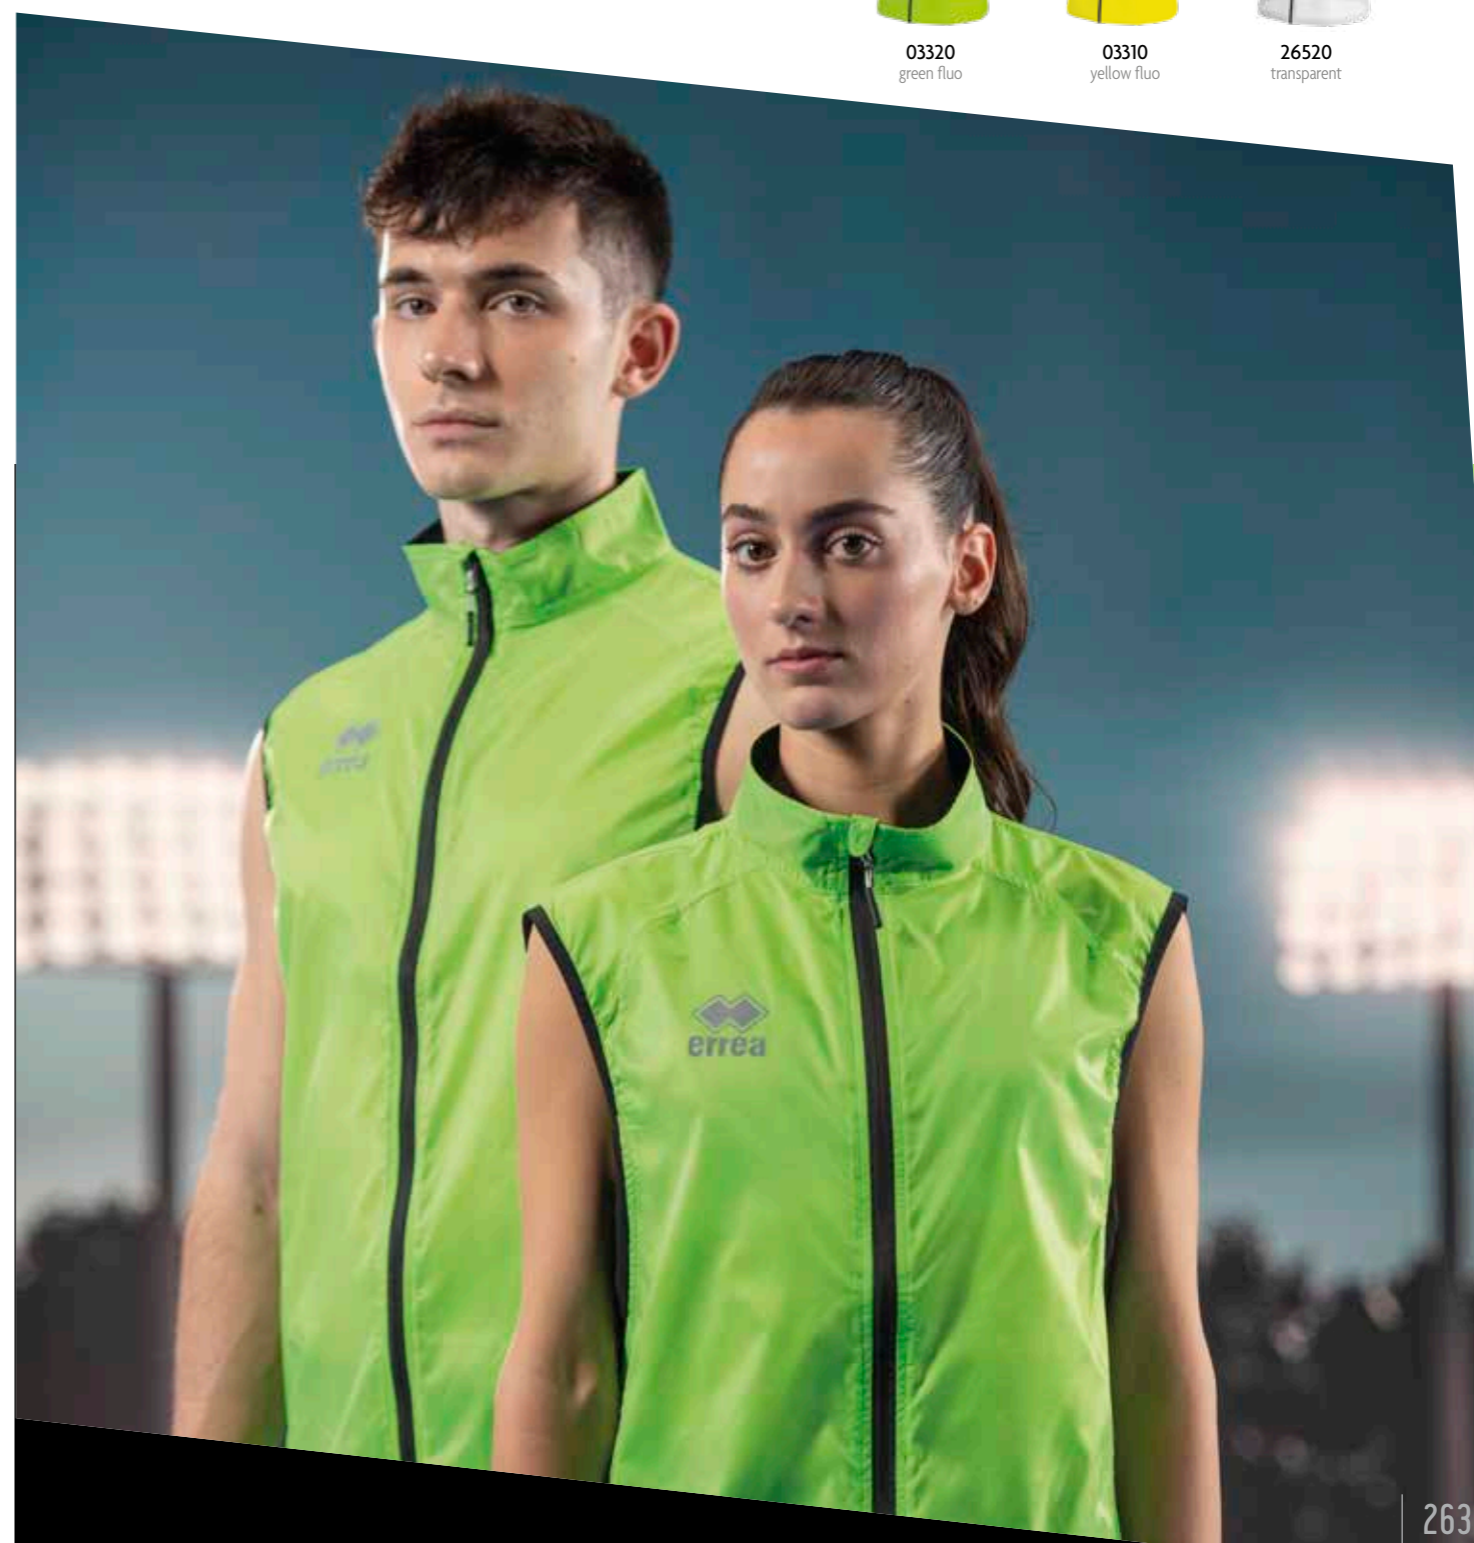

POWELL

£ 54,00   £ 45,00

Adult **PS0M3C**   Junior **PS0M4C**
S»XXL   XS

PREMIER 82% polyester 18% elastane - 165 g/mq

MIN. 50 PCS
min. 10 per size
with multiples of 2

Esempio personalizzato - Example personalised - Exemple personnalise
- Ejemplo personalizado - personalisiertes Beispiel