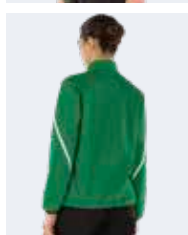

PIQUET 100% polyester - 215 g/mq
 FULL 100% polyester - 240 g/mq

- Full zip
- Cuffs and hem with elasticated binding
- Zipped side pockets
- Contrasting side panels

RECOMMENDEND COMBINATION

CHRISTOPHER
 VIRGO - MILO 3.0 - CLAYTON 3.0 - KEY - FLANN