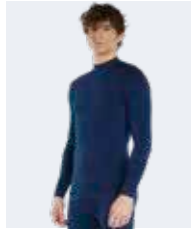

2026 KELVIN

£ 45,00

Adult

UMOLOL
S/M-L/XL-XXL

85% POLYAMIDE 10% POLYESTER 5% ELASTANE

- Set-in sleeves, turtleneck
- Three-dimensional inserts on upper portion
- "Second skin" effect, seamless technology
- Thermal insulation
- Back pocket for GPS