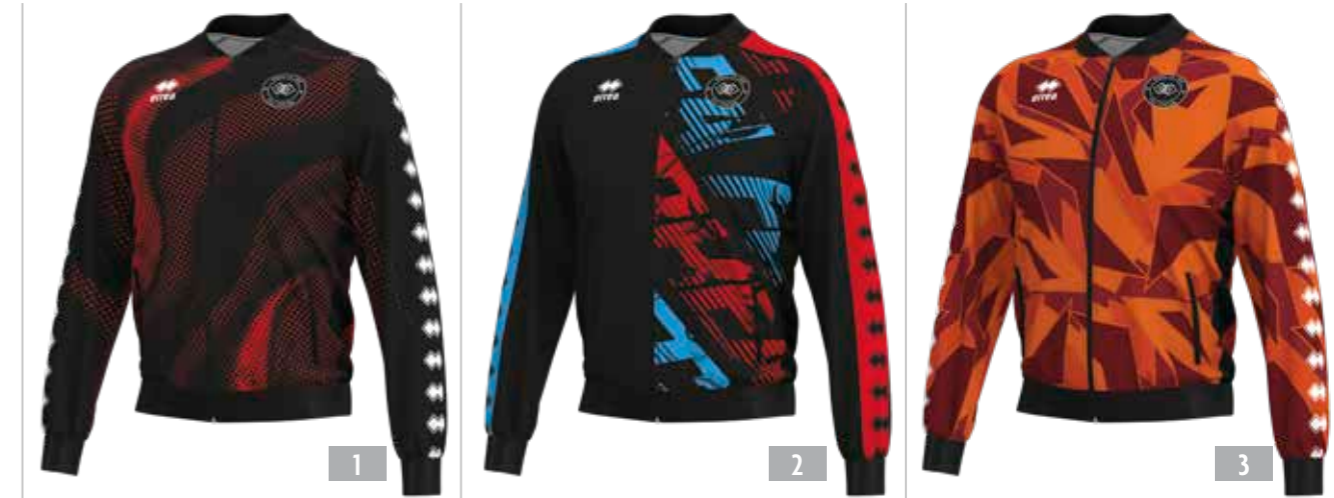

ALEX

MIN. 12 PCS MIN. 2 PER SIZE WITH MULTIPLES OF 2

ADULT - GM0K3C / GM0K3LE 50,00
JUNIOR - GM0K4C / GM0K4LE 50,00

- MUNDIAL 100% POLYESTER - 145 g/mq
- B-HIVE 100% polyester - 135 g/mq

BRAD

MIN. 50 PCS MIN. 4 PER SIZE WITH MULTIPLES OF 2
TASCHE LATERALI CON CERNIERA E FIANCHETTA IN COSTINA - SIDE ZIPPED POCKETS AND FINE RIB SIDE PANNEL - POCHE LATÉRALES ZIPPÉES ET FLANCS CÔTÉS

ADULT - PG3X3Z £ 56,00
JUNIOR - PG3X4Z £ 56,00

- FULL 100% POLYESTER - 240 g/mq

FULL_CUSTOM - Free time

ALEXIS WOMAN

MIN. 12 PCS MIN. 2 PER SIZE WITH MULTIPLES OF 2

ADULT - GM0L3C / GM0L3LE 50,00
JUNIOR - GM0L4C / GM0L4LE 50,00

- MUNDIAL 100% POLYESTER - 145 g/mq
- B-HIVE 100% polyester - 135 g/mq