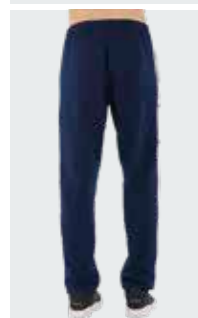

- Stretched waistband with drawstring
- Side opening with buttons

STANDARD 100
074744.0
CENTROCOT

01900
navy/white

02500
black/white

31540
light melange grey

39050
melange navy

2030 COVEN

£ 14,00 £ 11,50
Adult Junior
EM000C **EM001C**
S-3XL YXS-XXS-XS