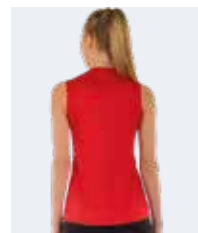

SPECIAL ORDER

CORDELL

IT FITS LIKE TI-MOTHY SLEEVELESS

£ 28,00 Adult **PMLZ3S** S-3XL
 £ 23,00 Junior **PMLZ4S** YXS-XXS-XS

MIN. 50 PCS
min. 10 per size
with multiples of 2

2026 CARRY

£ 28,00 Adult **GM1G0S** S-3XL
 £ 23,00 Junior **GM1G1S** YXS-XXS-XS