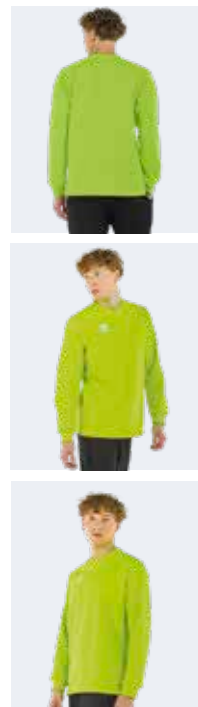

2030 MADISON

£ 22,00	£ 18,25	£ 18,25
Adult	Junior	Kid
FG1A0Z	FG1A1Z	FG1A2Z
S-3XL	YXS-XXS-XS	3YXS-2YXS

BASIC 100% polyester - 200 g/mq

- Crew neck shirt
- Stretched ribbed cuffs
- Drawstring with stopper

RECOMMENDEND COMBINATION

MADISON
FLANN - KEY - NEVIS 3.0 - PENCK 3/4 - CORE