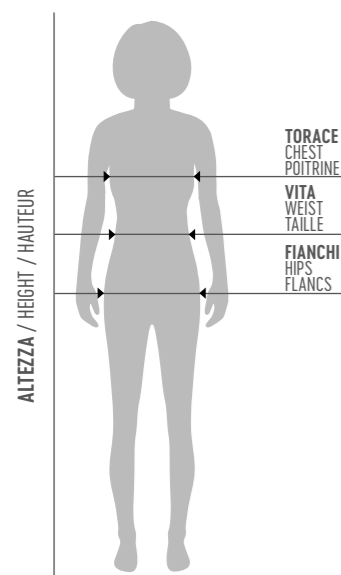

VESTIBILITÀ ADERENTE
VERY CLOSE FITTING
COUPE ADHERENTE

VESTIBILITÀ SEMI-ADERENTE
CLOSE FITTING
COUPE SEMI-ADHERENTE

VESTIBILITÀ NORMALE
NORMAL FITTING
COUPE NORMALE

TAGLIE UOMO / SIZES MAN / TAILLES HOMME										
	EU	IT	TORACE CHEST POITRINE		VITA WAIST TAILLE		FIANCHI HIPS FLANCS		ALTEZZA HEIGHT HAUTEUR	
			cm	inches	cm	inches	cm	inches	cm	inches
KID	3YXS	22-24							98-108	39-42.5
	2YXS	26-28							110-120	42.5-47.2
JUNIOR	YXS	30-32	64-72	25-28	54-60	21.26-24	66-74	26-29	122-132	48-52
	XXS	34-36	72-80	28-31	60-66	24-26	74-82	29-32	134-144	52.8-56.7
	XS	38-40	80-88	31-35	66-72	26-28	82-90	32-35	146-156	57.5-61.4
ADULT	S	42-44	90-94	35-37	72-76	28-30	92-96	36-38	167-172	65.7-67.7
	M	46-48	94-98	37-39	76-80	30-31	96-100	38-39.4	173-178	68.1-70.1
	L	50-52	98-102	39-40.2	80-84	31-33	100-104	39.4-40.9	179-184	70.5-72.4
	XL	54	102-106	40.2-41.7	84-88	33-35	104-108	40.9-42.5	185-190	72.8-74.8
	XXL	56	106-110	41.7-43.3	88-92	35-36	108-112	42.5-44.1	191-196	75.2-77.2
	3XL	58	110-114	43.3-44.9	92-94	36-37	112-116	44.1-45.7	197-202	77.6-79.5
	4XL	60	114-118	44.9-46.5	94-96	37-38	116-120	45.7-47.2	203-208	79.9-81.9