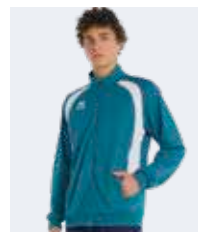

2029 AMEDEO

£ 37,00   £ 29,00
Adult   Junior
HG1J0Z   HG1J1Z
S»4XL   YXS-XXS-XS

ELASTIC TRICOT 100% polyester - 200 g/mq