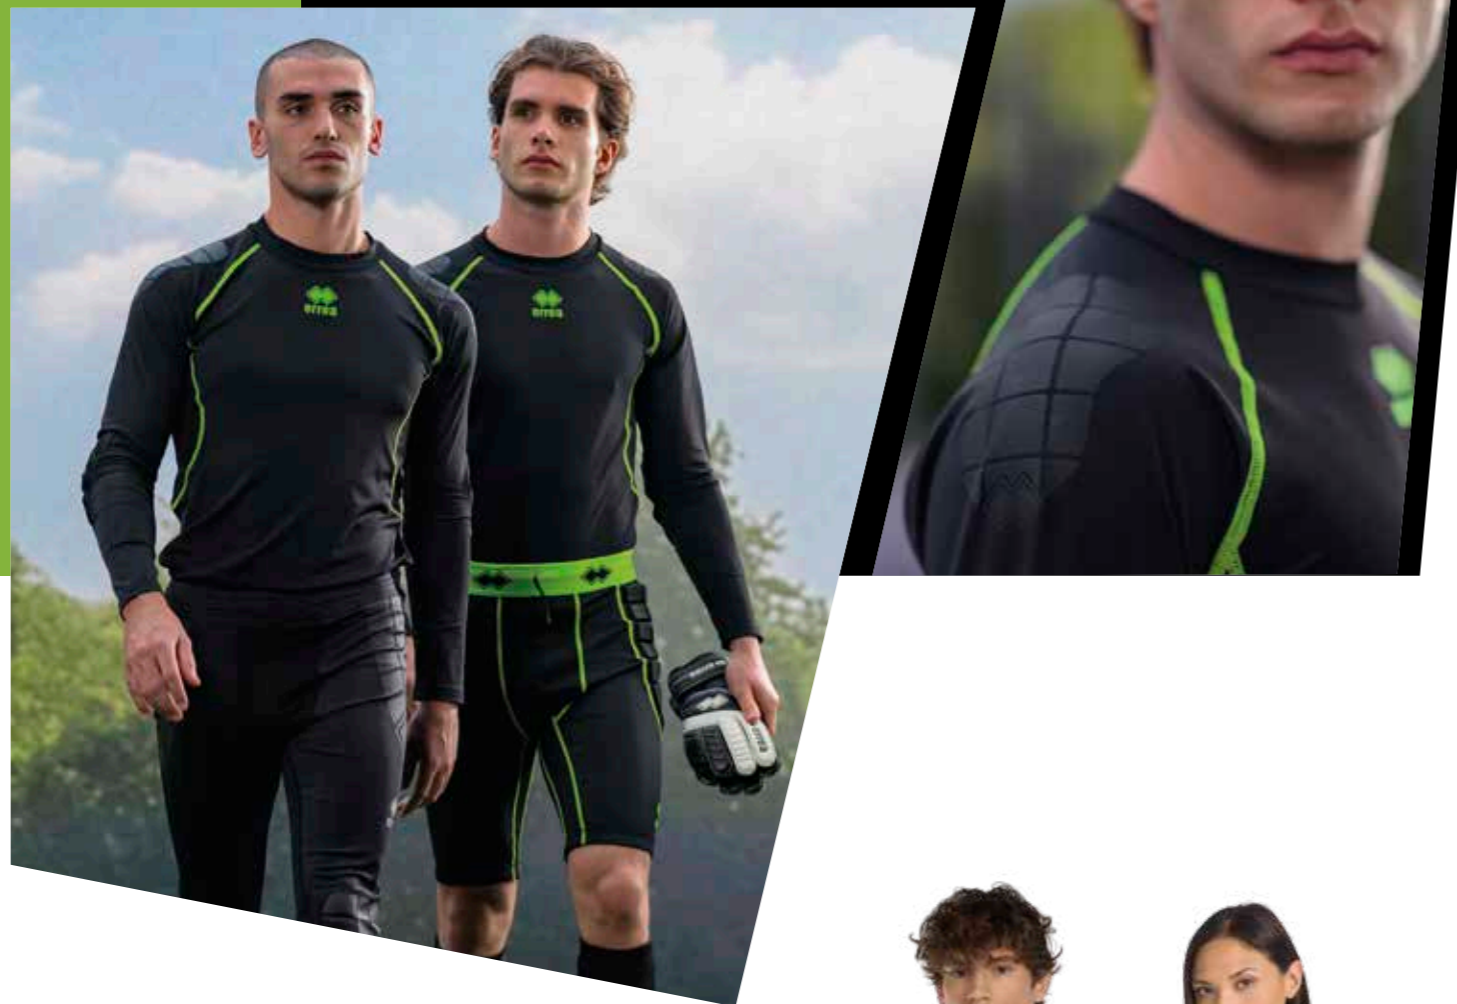

2026 IZOR

£ 56,00
Adult
GM2G0L
S»3XL

82% NYLON 18% ELASTAN
MESH 100% INSIDE

- Technical goalkeeper underwear
- Crew neck
- Stitching in contrasting colour fluorescent green
- Heat applied Erreà logo on chest
- Padding in thermoformed material on the elbows
- Silicone application on the shoulders and elbows

STANDARD
100
074744.0
CENTROCOT

2026 AYER

£ 54,00
Adult
GP0X0Z
S»3XL

82% NYLON 18% ELASTAN
MESH 100% INSIDE

- Technical goalkeeper shorts underneath
- Shorts with padding in EVA on sides
- Stitching in contrasting colour fluorescent green
- Elastic waistband and adjustable drawstring

2026 DEVIN

£ 50,00
Adult
GP1D0Z
S»XXL

82% NYLON 18% ELASTAN
MESH 100% INSIDE

- Silicone applications on the hips and knees to reduce abrasion with the ground
- Stretched waist and adjustable laces
- Tight fit