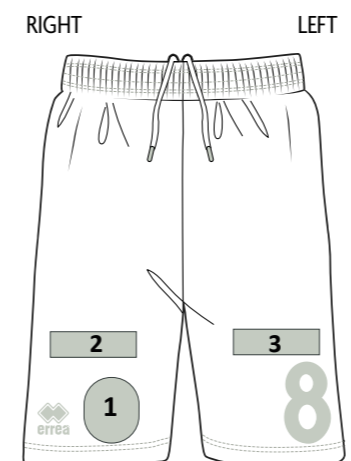

FRONT

- 1 BADGE (h x w cm) .....
- 2 LOGO (h x w cm) .....
- 3 LOGO (h x w cm) .....
- NUMBER cm h .....

BACK

- 4 LOGO (h x w cm) .....
- 5 LOGO (h x w cm) .....
- 6 LOGO (h x w cm) .....
- 7 LOGO (h x w cm) .....

RECOMMENDATIONS

1. Send any graphic designs in vector format.
2. Send logos in .pdf/.ai/.eps
3. You can also enter names/numbers on print sheets. Send the information (size/name/number) at the time of confirming the design.

FULL_CUSTOM - Basket

LOOK EVAN
LOOK ADRIEN
LOOK CURTIS
LOOK MARK
LOOK CLASSIC
TROUSERS
COMPETITION
GOALKEEPERS
BASKET
RUGBY
ATHLETICS
JACKETS
BASE LAYER
ACCESSORIES
CUSTOM