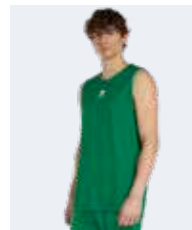

2030 **WING** DOUBLE

£ 26,00   £ 21,00

Adult   Junior
HM000S   **HM001S**
S-4XL   YXS-XXS-XS

RETE CAMP 100% polyester - 160 g/mq

- Sleeveless shirt
- Crew neck
- Doubleface

STANDARD 100
074744.0
CENTROCOT

KIT WING

	MAXI SKIN
AD	£ 41,00
JR	£ 32,80
JR	£ 33,50
JR	£ 26,80