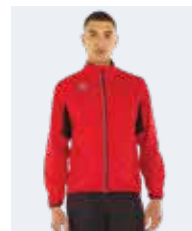

00610
red/black

01580
blue/navy

00090
navy

00120
black

2030 DWYN

£ 55,00 £ 45,75

Adult Junior
EJ010Z EJ011Z
S-3XL XS

100% POLYESTER- 65 g/mq