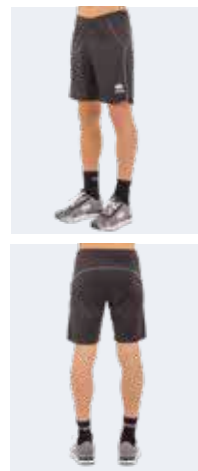

2030 TRANSFER 3.0

£ 27,00 Adult **FP740Z** S»XXL
£ 22,00 Junior **FP741Z** XXS-XS

MUNDIAL 100% polyester - 145 g/mq

- Sublimated shorts
- Stretched waistband and adjustable drawstring
- Contrasting side trim

Fino ad esaurimento scorte
While stocks last
Jusqu'à épuisement du stock
Hasta agotar existencias
Solange der Vorrat reicht