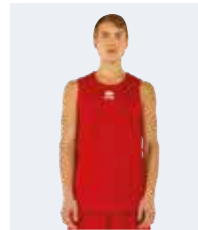

	MAXI SKIN
AD	£ 39,00
	£ 31,20
JR	£ 32,50
	£ 26,00

2030 CHICAGO DOUBLE

£ 27,00 £ 21,00

Adult Junior
DM0Q0Z **DM0Q1Z**
 S-4XL YXS-XXS-XS

SKIN 100% polyester - 125 g/mq
 MESH 6TP 100% polyester - 100 g/mq

- Sleeveless shirt
- Crew neck
- Doubleface