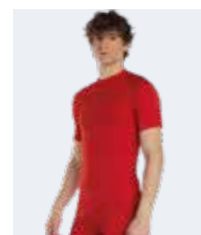

2026 KIAN

£ 41,00

Adult
UMONOC
S/M-L/XL-XXL

Junior
UMON1C
XS