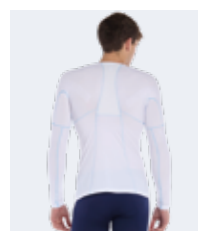

2026 KARIL LS

£ 80,00

Adult

UMOJOL

S-XXL

PREMIER 82% polyester 18% elastane - 165 g/mq