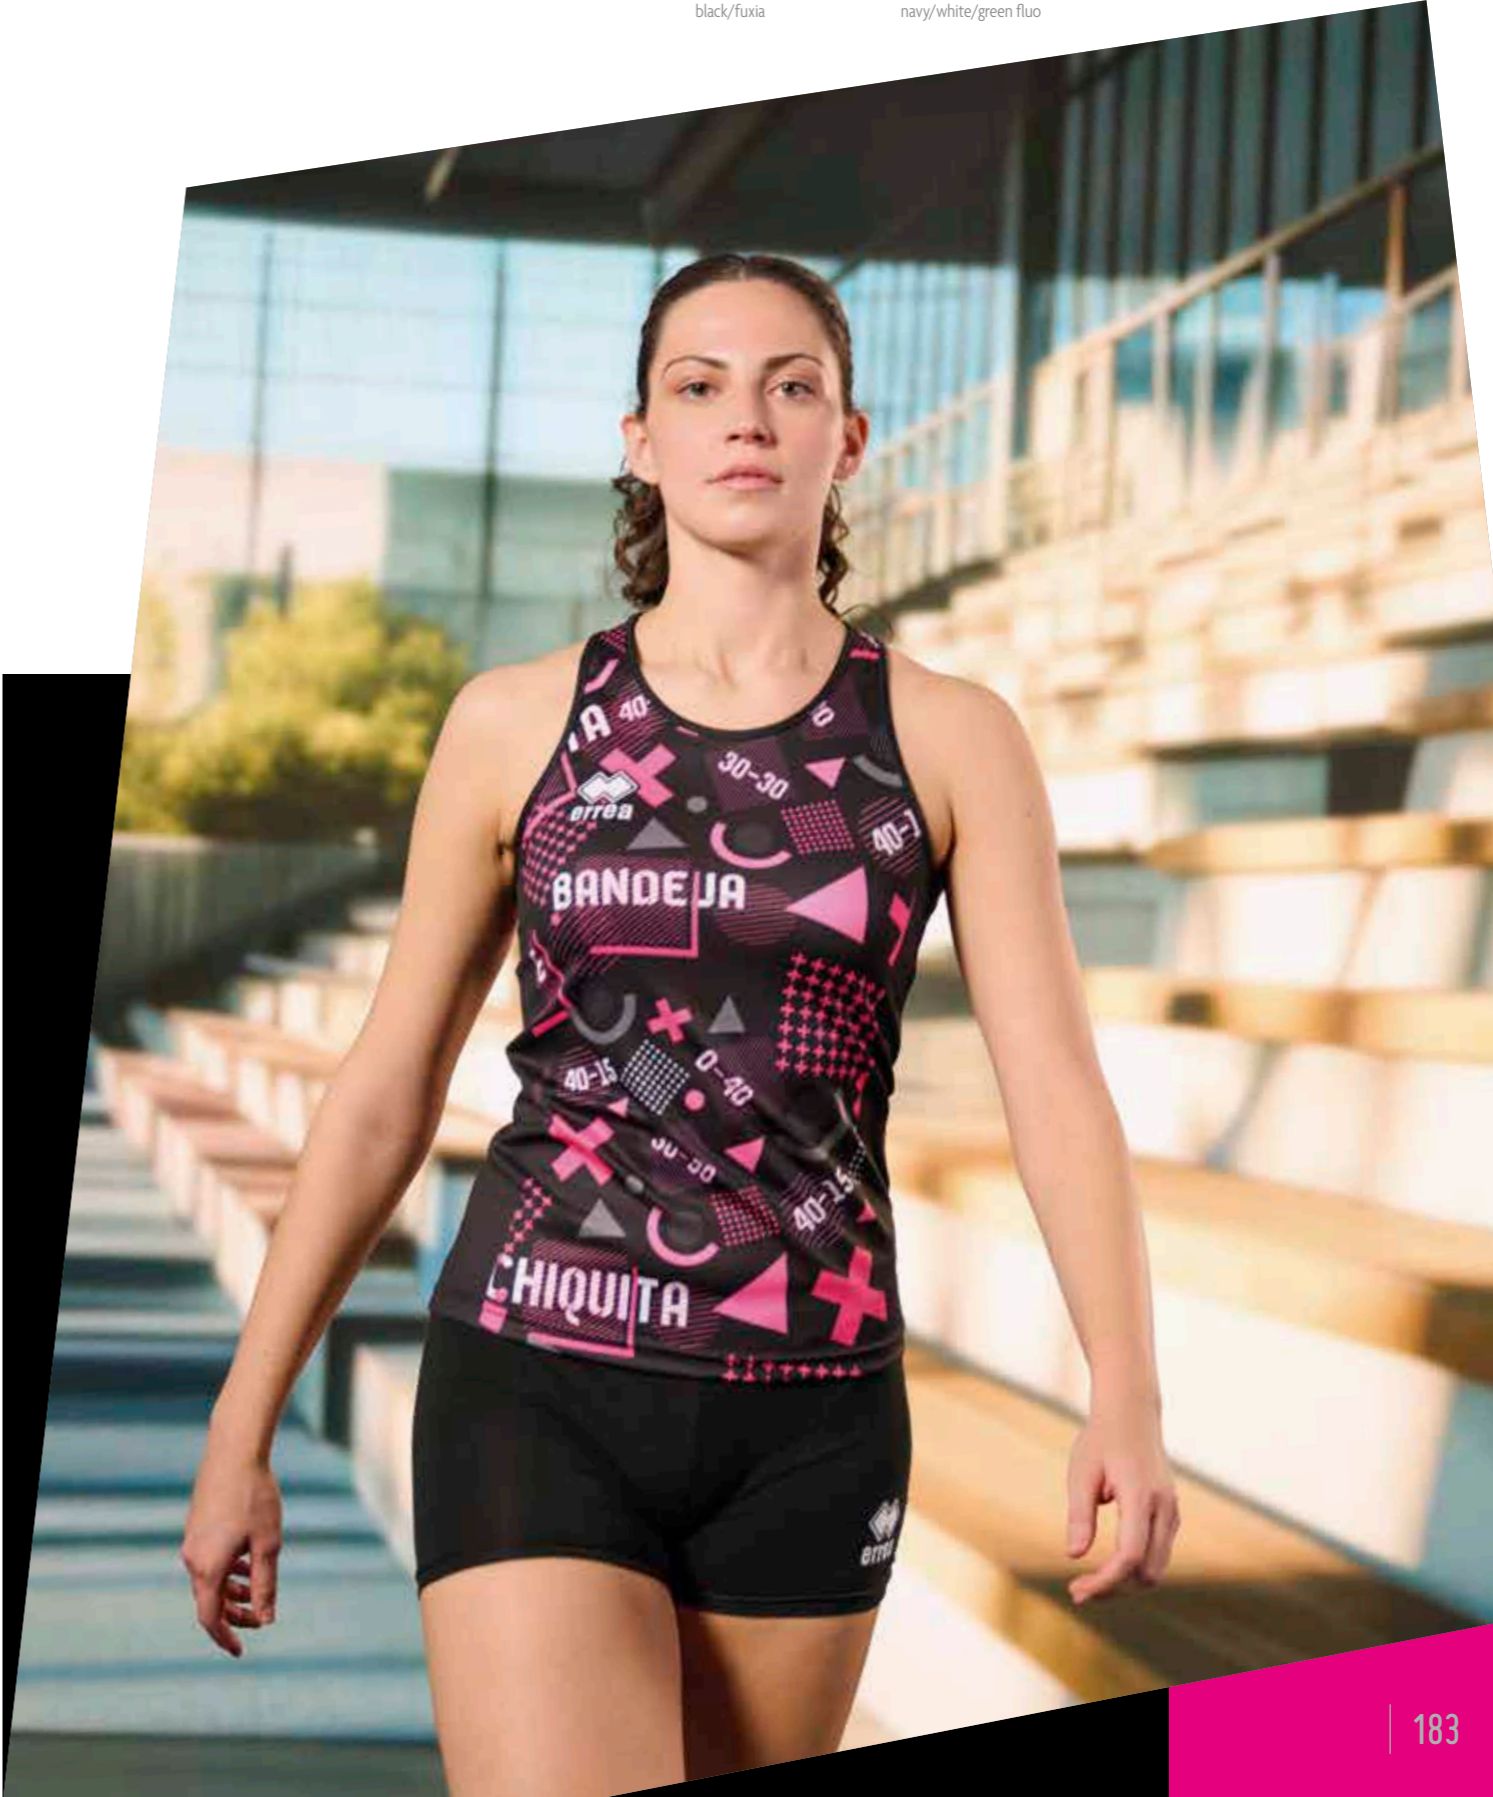

02550
black/fuxia

47780
navy/white/green fluo