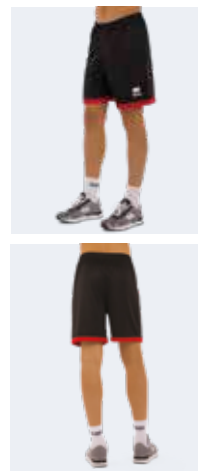

2030 BARNEY

£ 16,00   £ 12,75
Adult   Junior
GP0A0Z   **GP0A1Z**
S>XXL   YXS-XXS-XS

SKIN 100% polyester - 125 g/mq

- Stretched waistband with adjustable drawstring
- Contrasting insert along the bottom

STANDARD 100
074744.0
CENTROCCOT