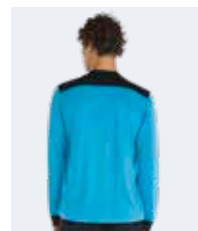

2027 KEITA

£ 34,00   £ 28,00

Adult   Junior
HMOXOL   **HMOX1L**
S-XXL   YXS-XXS-XS

MUNDIAL 100% polyester - 145 g/mq

- Raglan sleeves, back with shoulder yoke
- Crew neck with ribbed back and internal elastic sweat guard
- Long sleeve ribbed cuffs
- No elbow padding (junior version with padding)