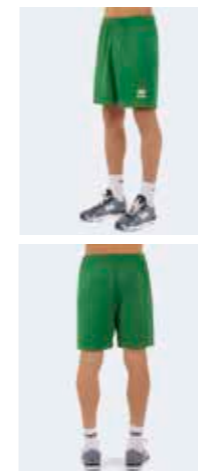

2030 MAXI SKIN

£ 15,00   £ 12,50
Adult   Junior
A895   **A896**
S>4XL   YXS-XXS-XS

SKIN 100% polyester - 125 g/mq

- Stretched waistband and adjustable drawstring
- Length above the knee

STANDARD 100
074744.0
CENTROCCOT