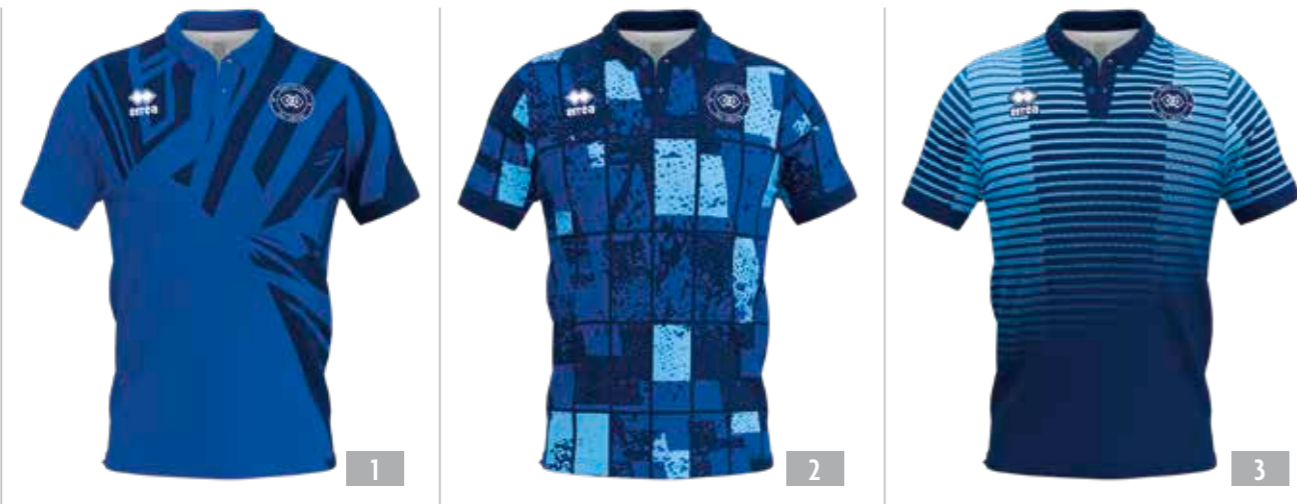

ALEX

MIN. 12 PCS MIN. 2 PER SIZE WITH MULTIPLES OF 2

ADULT - GM0K3C / GM0K3LE 50,00
JUNIOR - GM0K4C / GM0K4LE 50,00

- MUNDIAL 100% POLYESTER - 145 g/mq
- B-HIVE 100% polyester - 135 g/mq

BRAD

MIN. 50 PCS MIN. 4 PER SIZE WITH MULTIPLES OF 2
TASCHE LATERALI CON CERNIERA E FIANCHETTA IN COSTINA - SIDE ZIPPED POCKETS AND FINE RIB SIDE PANNEL - POCHE LATÉRALES ZIPPÉES ET FLANCS CÔTÉS

ADULT - PG3X3Z £ 56,00
JUNIOR - PG3X4Z £ 56,00

- FULL 100% POLYESTER - 240 g/mq

FULL_CUSTOM - Free time

ALEXIS WOMAN

MIN. 12 PCS MIN. 2 PER SIZE WITH MULTIPLES OF 2

ADULT - GM0L3C / GM0L3LE 50,00
JUNIOR - GM0L4C / GM0L4LE 50,00

- MUNDIAL 100% POLYESTER - 145 g/mq
- B-HIVE 100% polyester - 135 g/mq