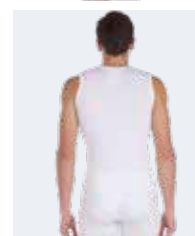

2026 KIMK

£ 34,00

Adult

UM000S

S/M-L/XL-XXL

Junior

UM001S

XS

85% POLYAMIDE 15% POLYESTER

- Crew neck
- High breathability, extreme lightness
- "Second skin" effect, seamless technology
- Ideal body temperature regulation
- Back pocket for GPS