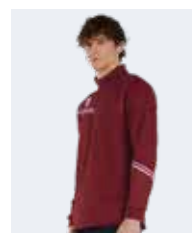

2028 ELIAS

£ 35,00   £ 28,75

Adult **HG010Z**   Junior **HG011Z**
S-3XL   YXS-XXS-XS

WARM-UP 100% polyester - 160 g/mq
ELASTIC TRICOT 100% polyester - 200 g/mq

- Sublimated insert
- Half-zip and high neck
- Thumbholes at the end of sleeves
- Drawstring with adjuster clip
- Sublimated trims

RECOMMENDEND COMBINATION

ELIAS
FLANN - JOKER - JAN - MYRON - MATTY