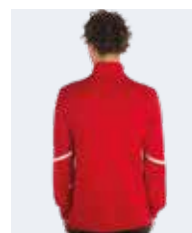

2030 MANFRED

£ 28,00   £ 23,25   £ 23,25

Adult   Junior   Kid

HG1A0Z   **HG1A1Z**   **HG1A2Z**

S-3XL   YXS-XXS-XS   2YXS

ELASTIC TRICOT 100% polyester - 200 g/mq

- Half-zip closure and high collar
- Elasticated long cuffs
- Zippered side pockets
- Piping on sides and sleeves in skin fabric
- Drawstring with cord lock

RECOMMENDEND COMBINATION

MANFRED

MYRON - MATTY - MILO 3.0 - VANESSA 3.0 - CLAYTON
3.0 - VALERY - FLANN