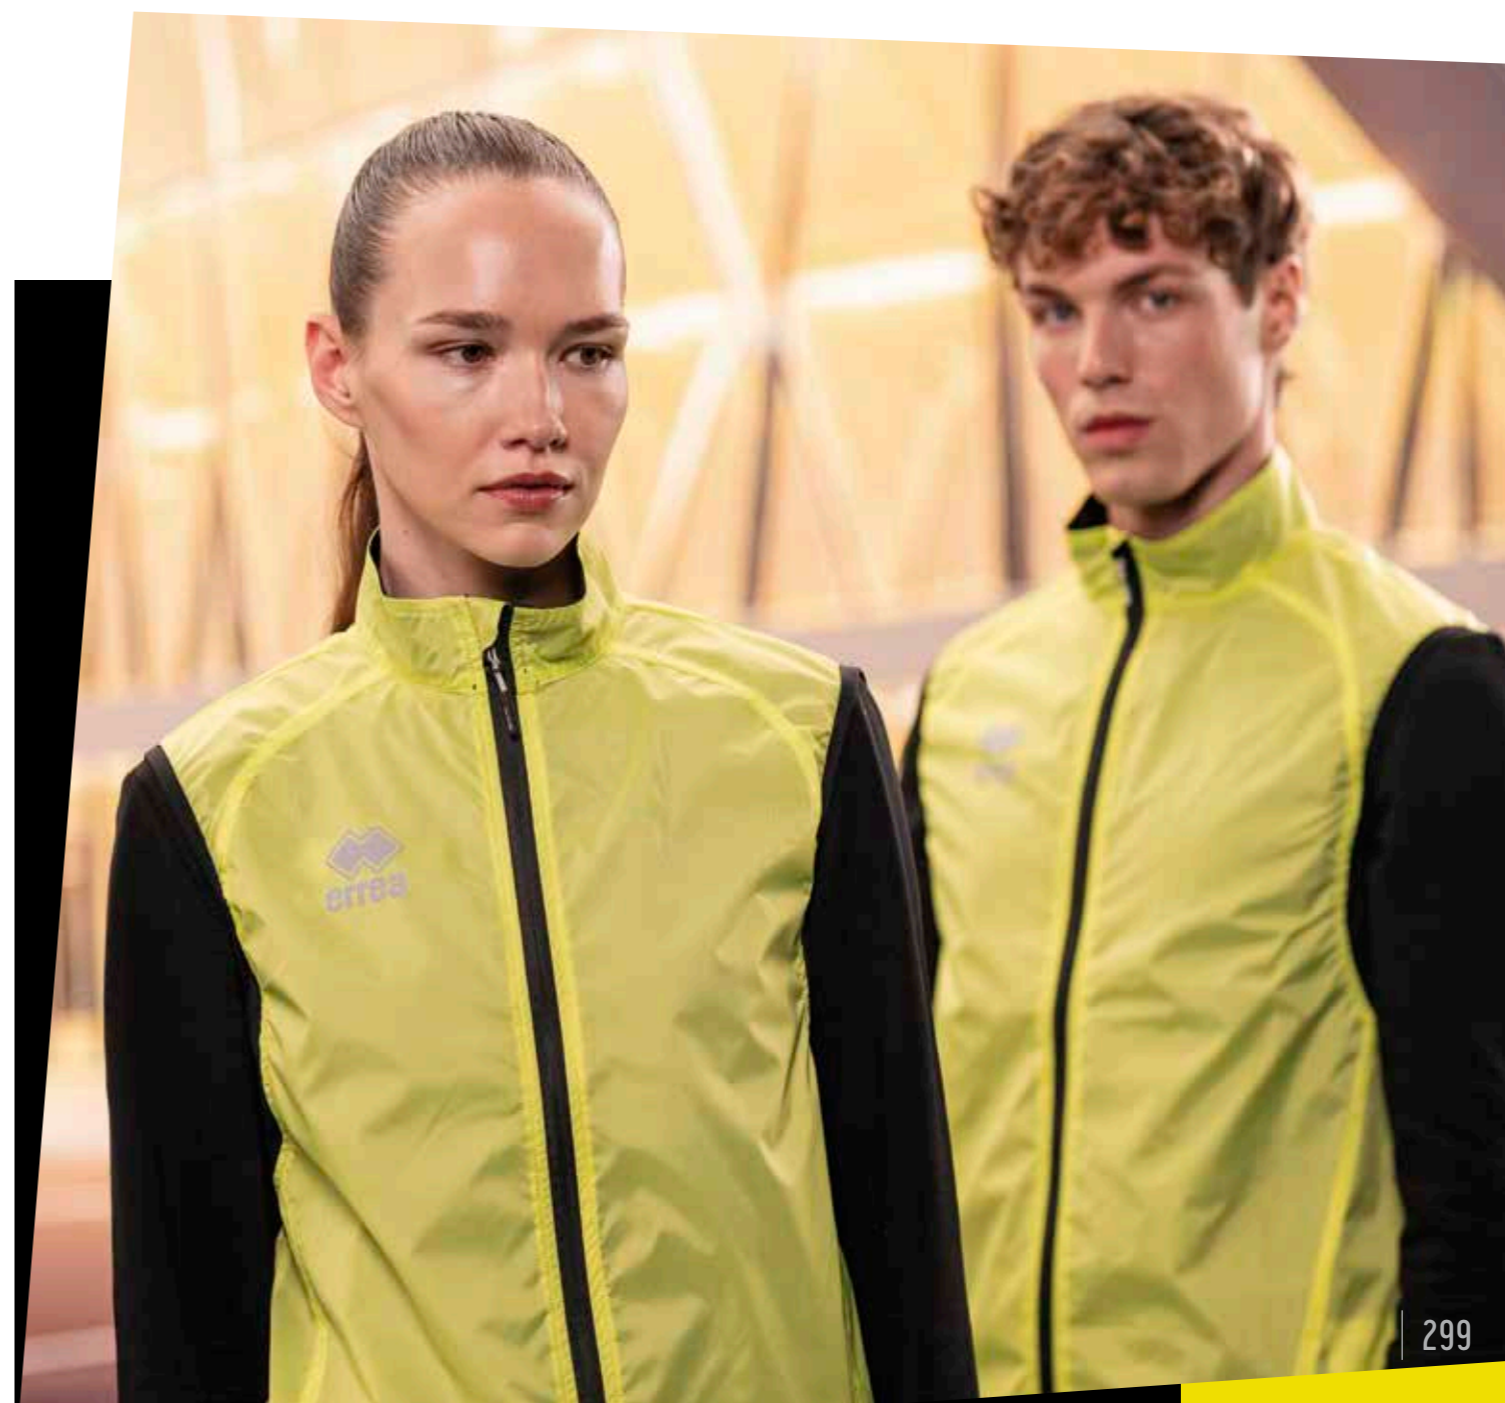

03320
green fluo

03310
yellow fluo

26520
transparent

2030 **WEM**

£ 32,00   £ 26,50

Adult   Junior
FJOH0Z   **FJOH1Z**
S-XXL   XXS-XS

100% NYLON - 90 g/mq

- Full-zip
- Mesh insert on the back to improve breathability
- Back Reflectors
- Contrasting zipper
- Reflective Erreà logo on chest