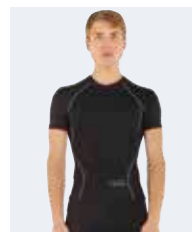

UM011C

XS

94% POLYAMIDE - 6% ELASTANE

Fino ad esaurimento scorte
While stocks last
Jusqu'à épuisement du stock
Hasta agotar existencias
Solange der Vorrat reicht

- Crew neck shirt with different tension zones and resin exoskeleton
- The resin exoskeleton is focused on the upper part of the body and aim to stabilizing the shoulders and improving posture
- The inner stretched bands are designed and produced to support deltoids and the trapezoid muscle
- The different tension zones, because of different frictions, have stabilizing effects on muscles and joints