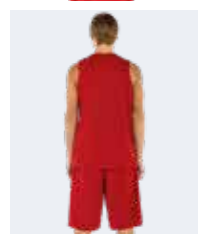

	MAXI SKIN
AD	£ 39,00
	£ 31,20
JR	£ 32,50
	£ 26,00

2030 CHICAGO DOUBLE

£ 27,00 £ 21,00

Adult Junior
DM0Q0Z **DM0Q1Z**
 S-4XL YXS-XXS-XS

SKIN 100% polyester - 125 g/mq
 MESH 6TP 100% polyester - 100 g/mq

- Sleeveless shirt
- Crew neck
- Doubleface