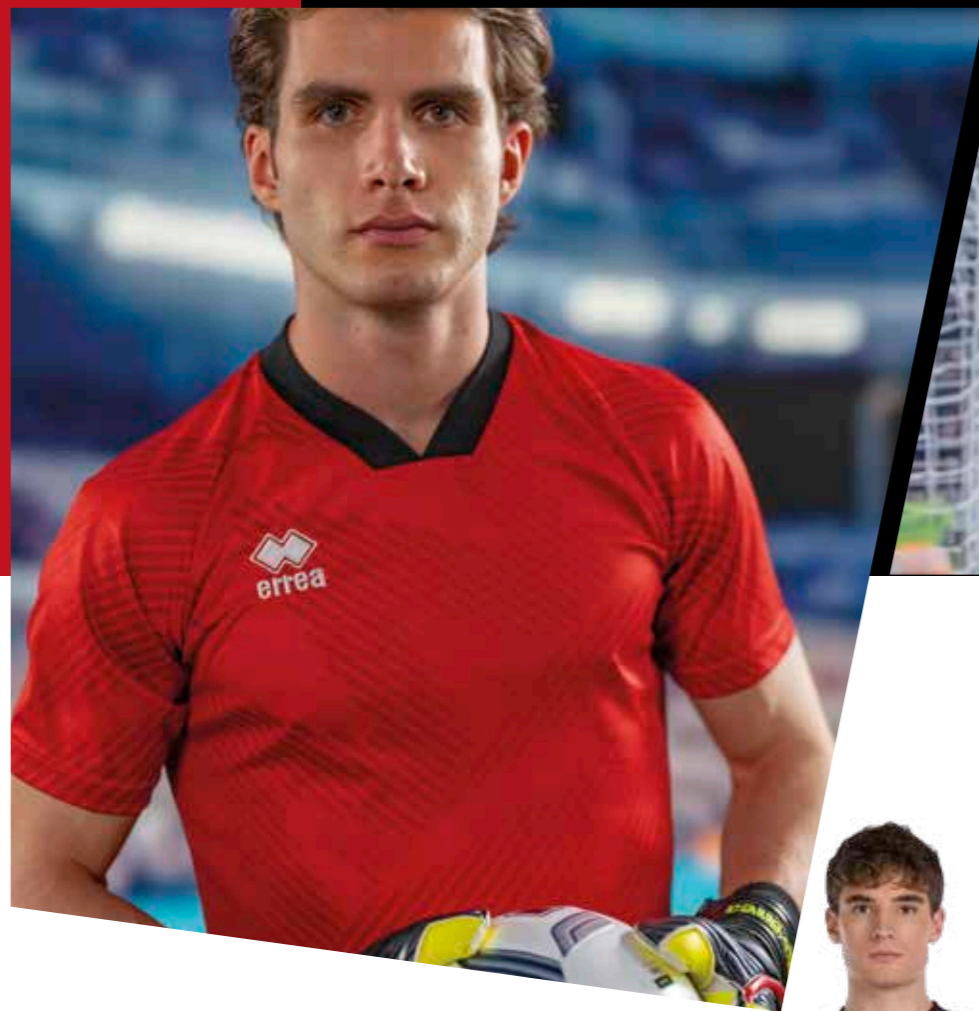

2026 PETER

£ 42,00   £ 35,00

Adult   Junior
GM2E0C   GM2E1C
S-XXL   XS

MUNDIAL 100% polyester - 145 g/mq

- Sublimated jersey on vat-dyed fabric
- Raglan sleeve
- V-neck with stretched inner neck tape
- Sublimation printed