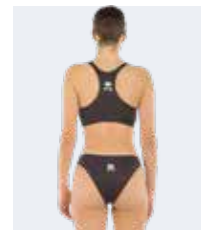

2026 CRYSTAL

£ 28,00   £ 23,25
Adult   Junior
GM1S0S   **GM1S1S**
S>XL   XS

PREMIER 82% polyester 18% elastane - 165 g/mq

- Flat stitching
- Wide crew neck

2026 CRUZ

£ 22,00   £ 18,00
Adult   Junior
GP000Z   **GP001Z**
S>XL   XS

PREMIER 82% polyester 18% elastane - 165 g/mq

- Flat stitching
- Logo in contrasting colour on the back