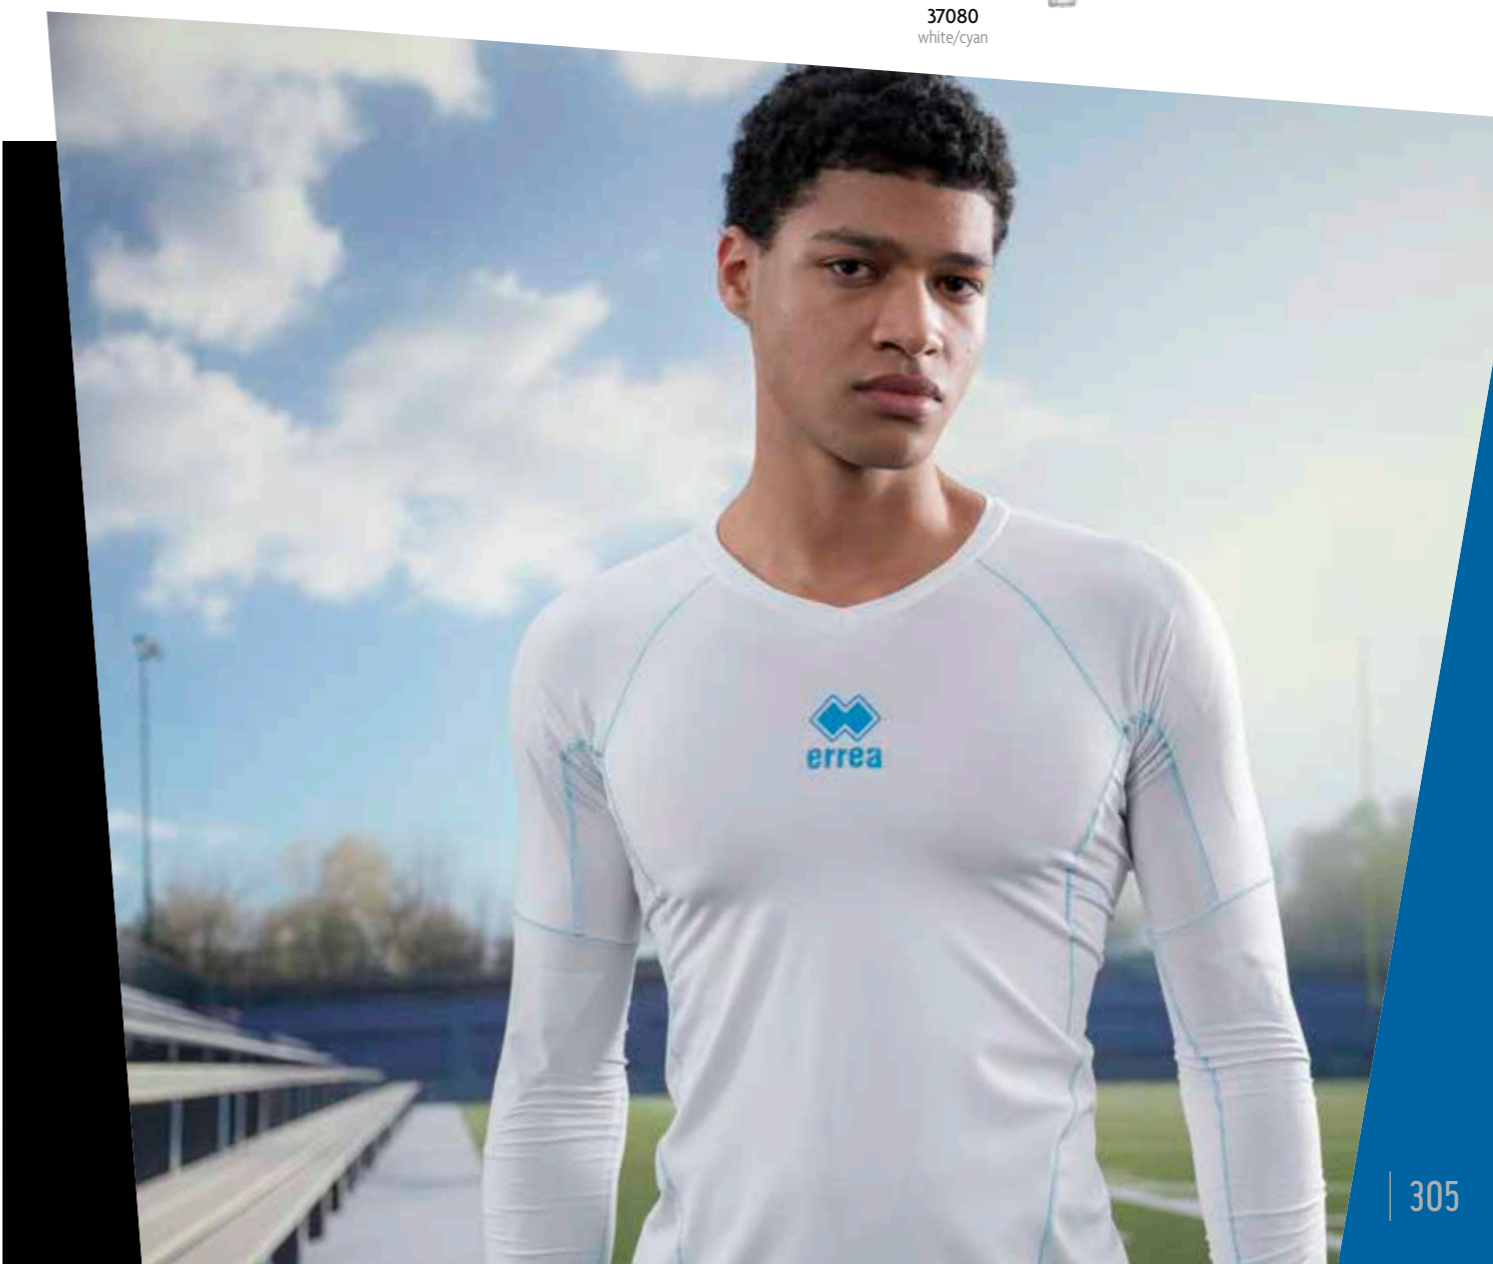

37080
white/cyan