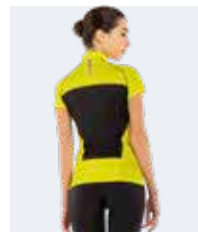

00500
red/white