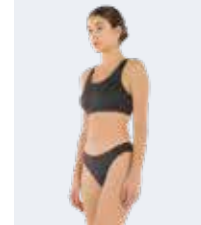

BACK

+8cm

00500
 red/white

01500
 blue/white

01900
 navy/white

02500
 black/white

2026 CRYSTAL

£ 28,00 £ 23,25
 Adult Junior
GM1S0S **GM1S1S**
 S>XL XS