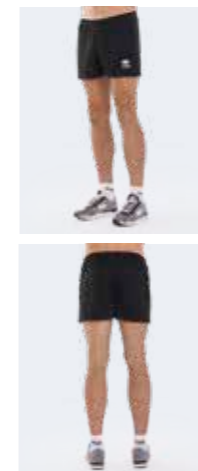

01940 navy/sky blue **00900** green/white **00920** green/yellow **01520** blue/yellow **01500** blue/white

00500 red/white **03100** maroon/white **03140** maroon/sky blue

2027 SHORT PRO

£ 16,00 £ 12,75
 Adult Junior
GP1C0Z **GP1C1Z**
 S>XXL XS