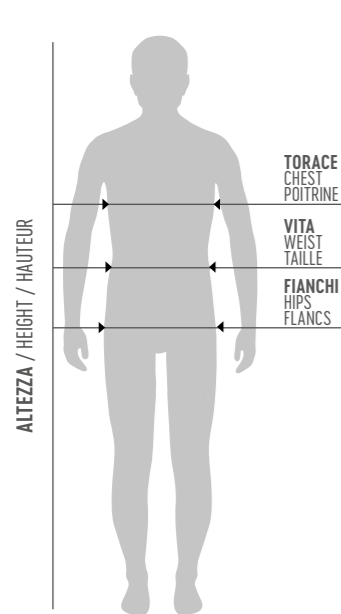

VESTIBILITÀ ADERENTE
VERY CLOSE FITTING
COUPE ADHERENTE

VESTIBILITÀ SEMI-ADERENTE
CLOSE FITTING
COUPE SEMI-ADHERENTE

VESTIBILITÀ NORMALE
NORMAL FITTING
COUPE NORMALE

TAGLIE UOMO / SIZES MAN / TAILLES HOMME										
	EU	IT	TORACE CHEST POITRINE		VITA WAIST TAILLE		FIANCHI HIPS FLANCS		ALTEZZA HEIGHT HAUTEUR	
			cm	inches	cm	inches	cm	inches	cm	inches
KID	3YXS	22-24							98-108	39-42.5
	2YXS	26-28							110-120	42.5-47.2
JUNIOR	YXS	30-32	64-72	25-28	54-60	21.26-24	66-74	26-29	122-132	48-52
	XXS	34-36	72-80	28-31	60-66	24-26	74-82	29-32	134-144	52.8-56.7
	XS	38-40	80-88	31-35	66-72	26-28	82-90	32-35	146-156	57.5-61.4
ADULT	S	42-44	90-94	35-37	72-76	28-30	92-96	36-38	167-172	65.7-67.7
	M	46-48	94-98	37-39	76-80	30-31	96-100	38-39.4	173-178	68.1-70.1
	L	50-52	98-102	39-40.2	80-84	31-33	100-104	39.4-40.9	179-184	70.5-72.4
	XL	54	102-106	40.2-41.7	84-88	33-35	104-108	40.9-42.5	185-190	72.8-74.8
	XXL	56	106-110	41.7-43.3	88-92	35-36	108-112	42.5-44.1	191-196	75.2-77.2
	3XL	58	110-114	43.3-44.9	92-94	36-37	112-116	44.1-45.7	197-202	77.6-79.5
	4XL	60	114-118	44.9-46.5	94-96	37-38	116-120	45.7-47.2	203-208	79.9-81.9