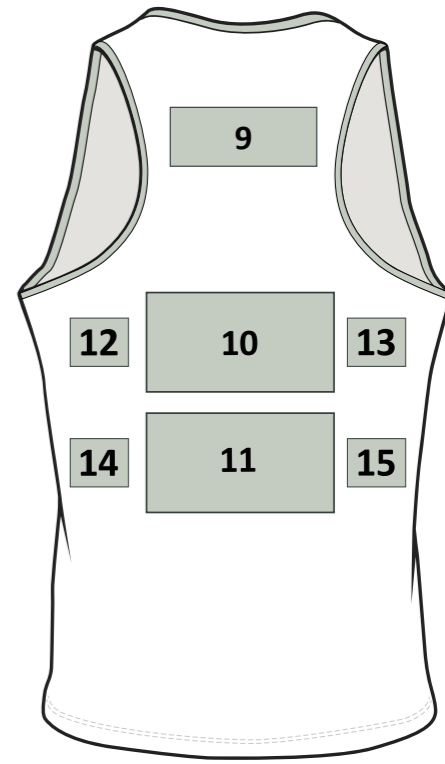

RESERVED AREA FOR RESELLERS

FULL CUSTOM - ATHLETICS

FULL_CUSTOM - Athletics

LOOK EVAN
LOOK ADRIEN
LOOK CURTIS
LOOK MARK
LOOK CLASSIC
TROUSERS
COMPETITION
GOALKEEPERS
BASKET
RUGBY
ATHLETICS
JACKETS
BASE LAYER
ACCESSORIES
CUSTOM

FRONT

- 1 BADGE (h x w cm) .....
- 2 LOGO (h x w cm) .....
- 3 LOGO (h x w cm) .....
- 4 LOGO (h x w cm) .....
- 5 LOGO (h x w cm) .....
- 6 LOGO (h x w cm) .....
- 7 LOGO (h x w cm) .....
- 8 LOGO (h x w cm) .....

BACK

- 9 LOGO (h x w cm) .....
- 10 LOGO (h x w cm) .....
- 11 LOGO (h x w cm) .....
- 12 LOGO (h x w cm) .....
- 13 LOGO (h x w cm) .....
- 14 LOGO (h x w cm) .....
- 15 LOGO (h x w cm) .....

AN ORIGINAL, ONE-OFF GARMENT PRODUCED FOR YOUR ORGANIZATION.

- 1 Identification of the model, fabric and fit with which to produce your customized garment.
- 2 Development of designs by the Erreà Design Office.
- 3 Manufacture of the customized garment complete with possible sponsors and names/numbers.

RECOMMENDATIONS

1. Send any graphic designs in vector format.
2. Send logos in .pdf/.ai/.eps
3. You can also enter names/numbers on print sheets. Send the information (size/name/number) at the time of confirming the design.