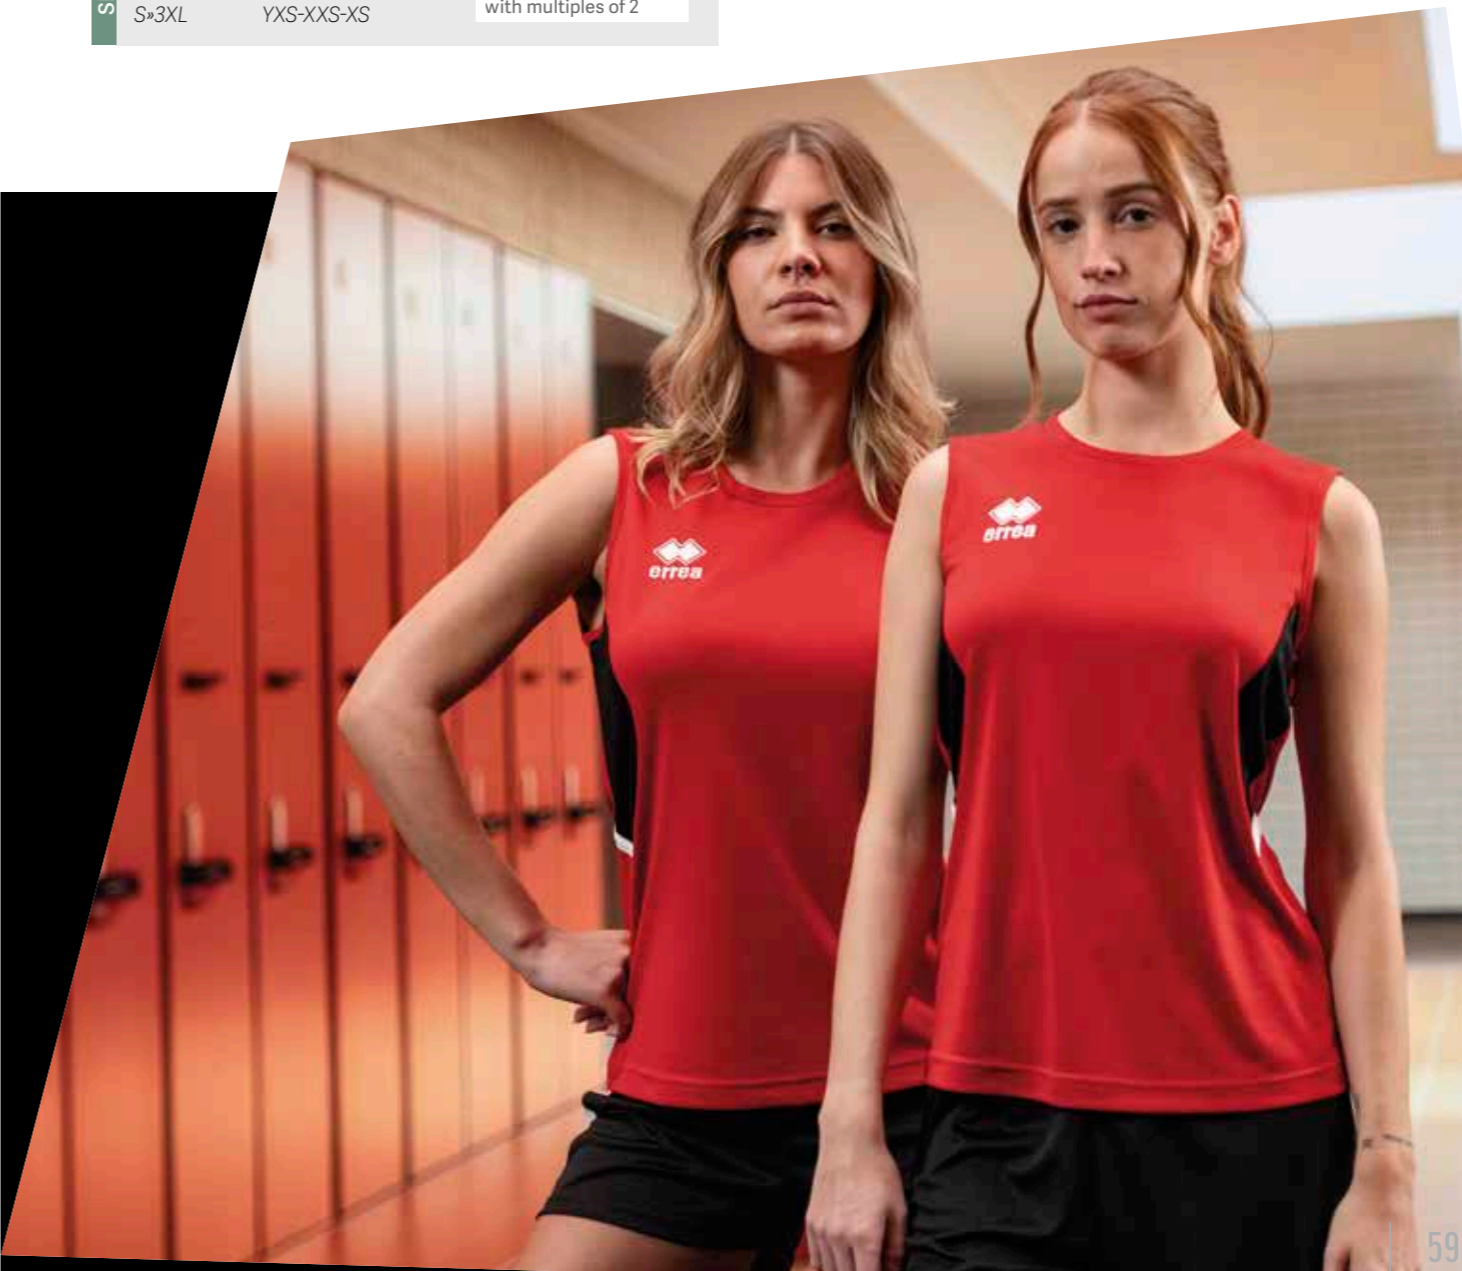

KIT CARRY

	VOLLEYBALL	PREMIER	AMAZON PRO	CARYS 3.0
AD	£ 52,00	£ 53,00	£ 47,00	£ 47,00
JR	£ 41,60	£ 42,40	£ 37,60	£ 37,60
	£ 42,50	£ 43,00	£ 38,75	£ 38,75
	£ 34,00	£ 34,40	£ 31,00	£ 31,00