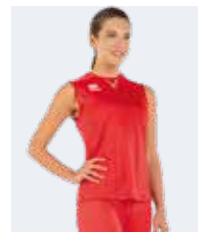

STANDARD 100
074744.0
CENTROCOT

KIT ALISON	VOLLEYBALL		AMAZON PRO	
	AD	JR	AD	JR
	£ 48,00	£ 38,40	£ 43,00	£ 34,40
	£ 39,50	£ 31,60	£ 35,75	£ 28,60

LOOK EVAN
LOOK ADRIEN
LOOK CURTIS
LOOK MARK
LOOK CLASSIC
TROUSERS
COMPETITION
GOALKEEPERS
BASKET
RUGBY
ATHLETICS
JACKETS
BASE LAYER
ACCESSORIES
CUSTOM