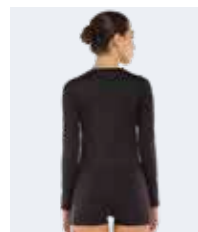

00010
white