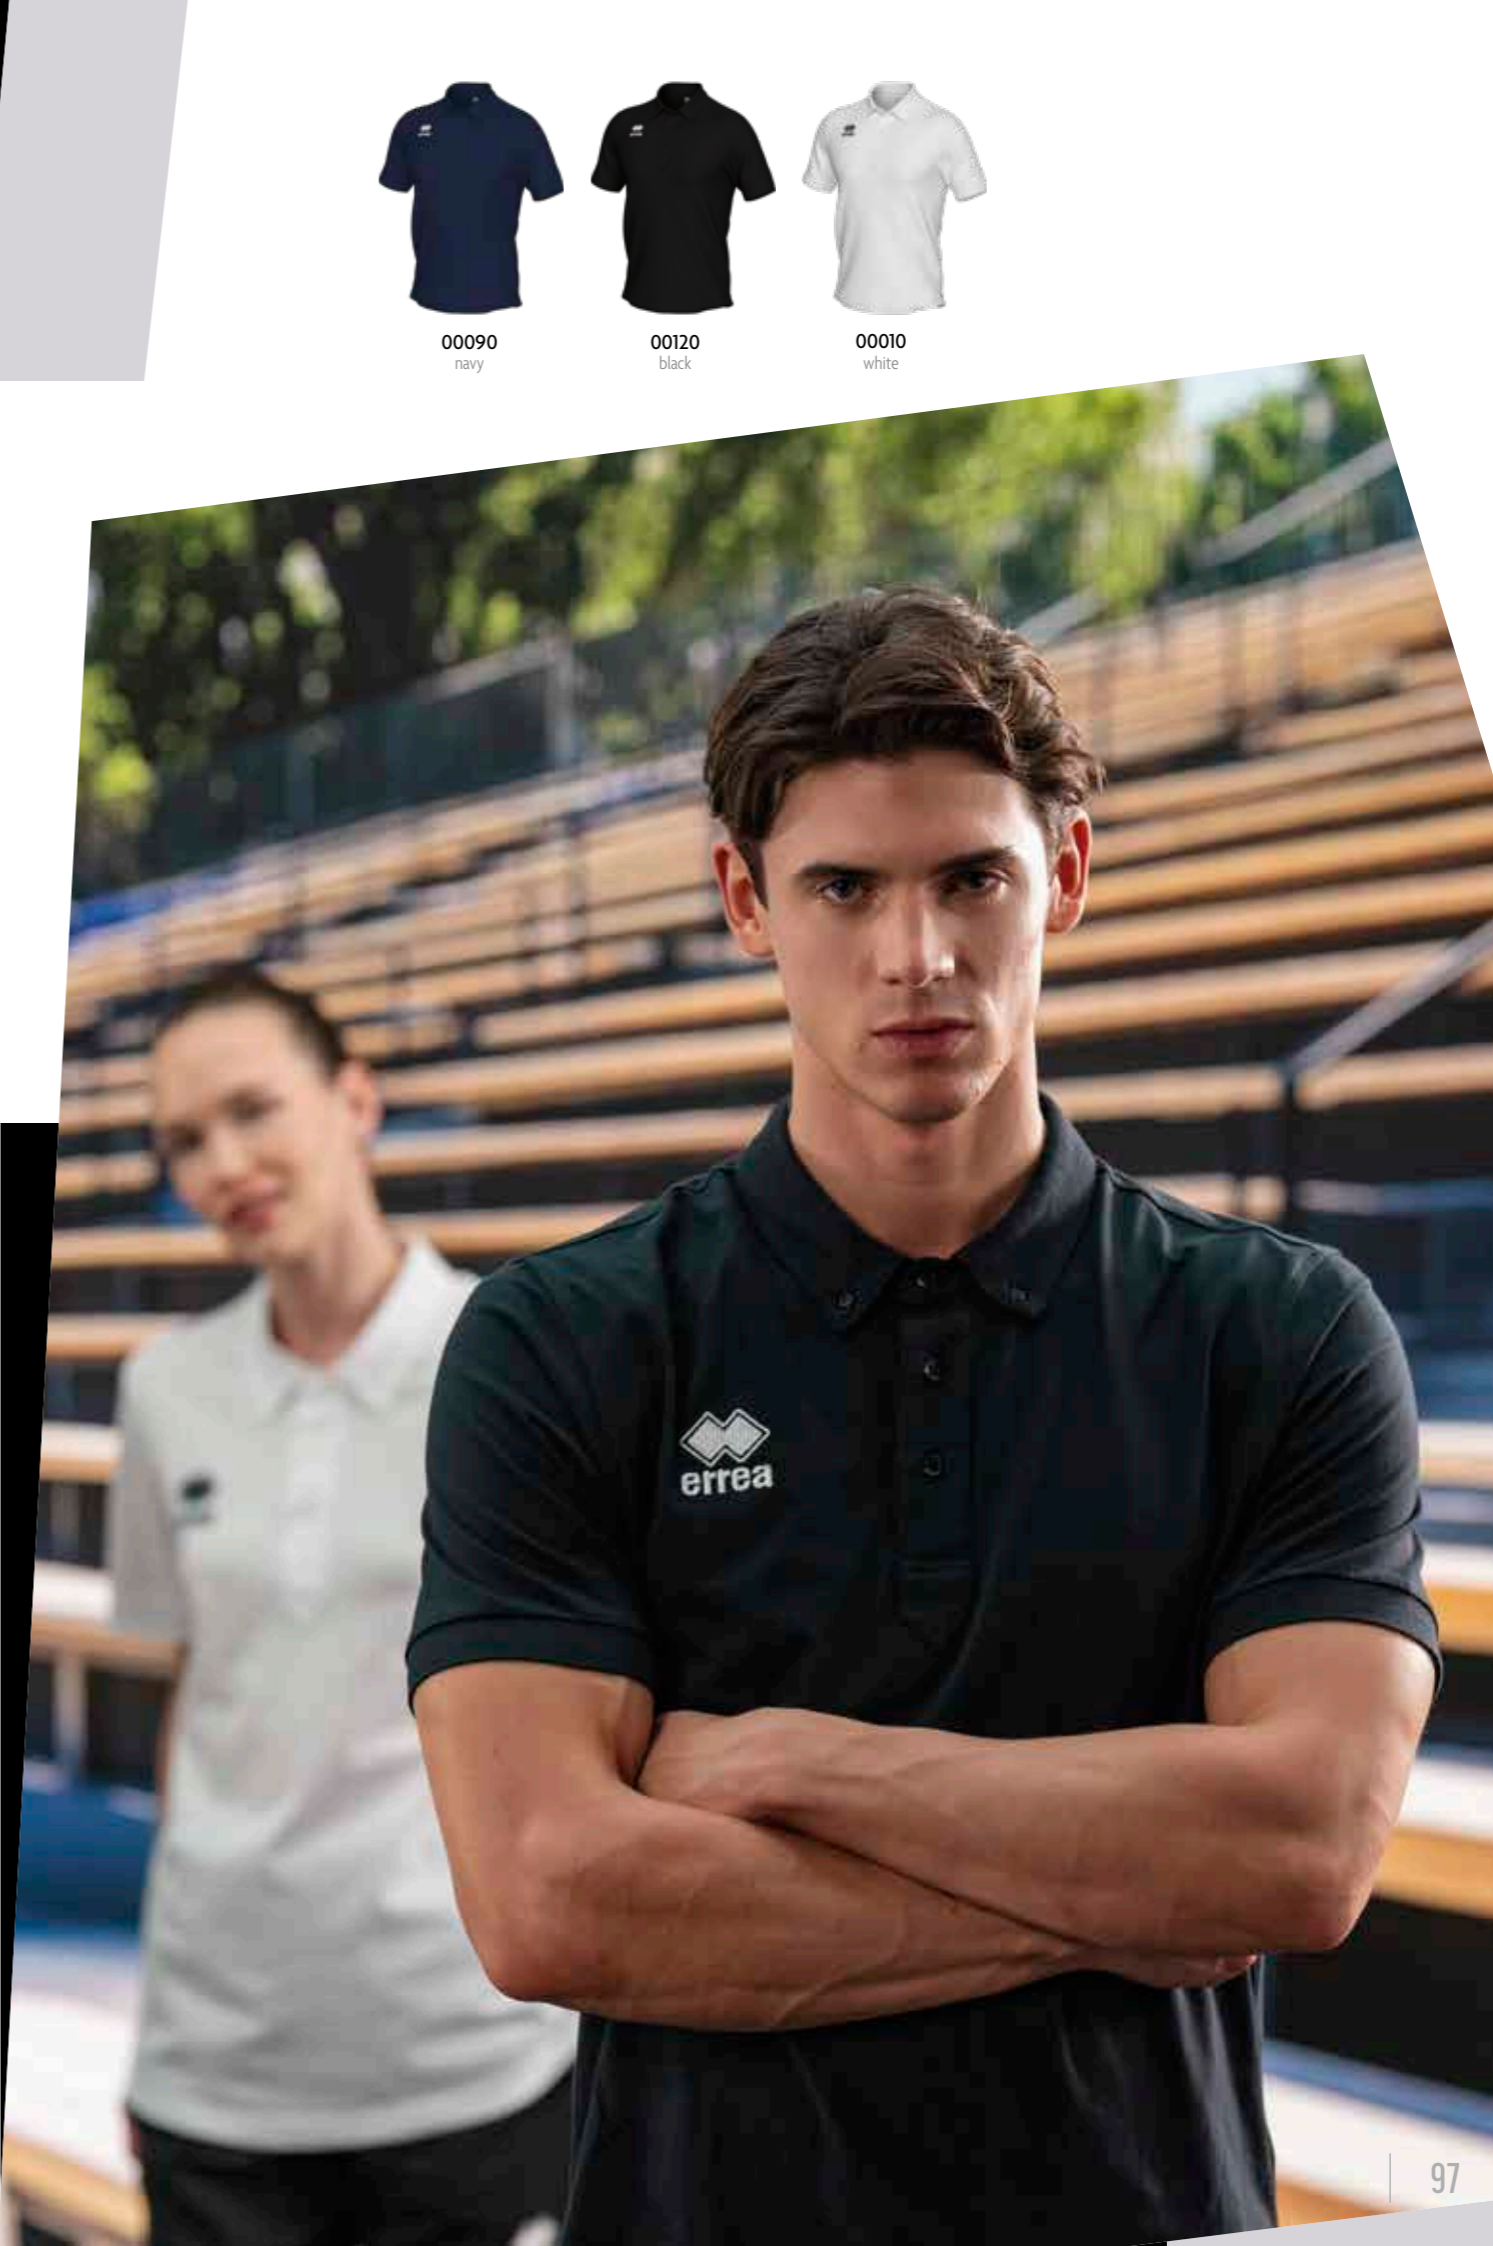

00090
navy

00120
black

00010
white

2027 CLASS

£ 40,00   £ 33,25
Adult   Junior
GM2D0C   **GM2D1C**
S-3XL   XS

COTTON 1186 - 100% cotton

- Set-in sleeves with fabric cuff
- Polo collar with 2 buttons
- Side splits at the bottom

STANDARD
100
074744.0
CENTROCOT