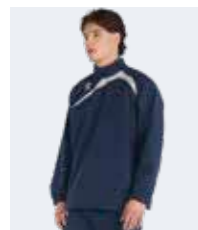

Adult £ 29,00
Junior £ 24,00

GM0M0C GM0M1C
S»M YXS-XXS-XS

OEKO TEX STANDARD 100
074744.0
CENTROCOT

00090
navy

00120
black

2028 EDMONTON 3.0

£ 59,00 £ 46,00

Adult Junior
FJ0F0Z **FJ0F1Z**
S>5XL YXS-XXS-XS