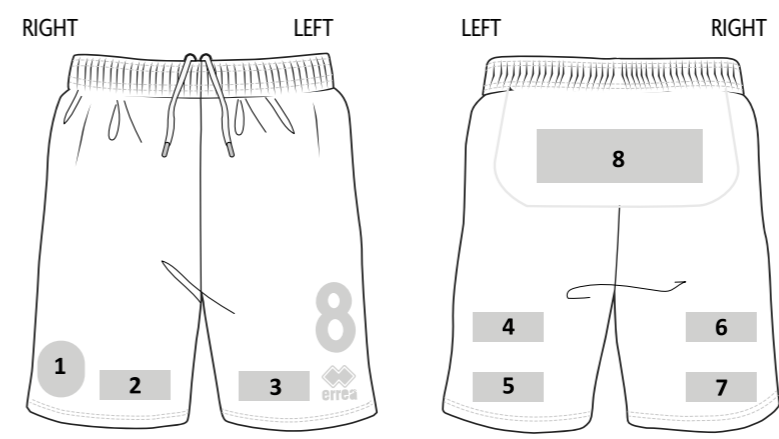

FRONT

- 1 BADGE (h x w cm) .....
- 2 LOGO (h x w cm) .....
- 3 LOGO (h x w cm) .....
- NUMBER cm h .....

BACK

1. 4 LOGO (h x w cm) .....
   - 5 LOGO (h x w cm) .....
   - 6 LOGO (h x w cm) .....
   - 7 LOGO (h x w cm) .....
   - 8 LOGO (h x w cm) .....
2. ONLY SHORT "VIGOR/TRENTINO"

RECOMMENDATIONS

1. Send any graphic designs in vector format.
2. Send logos in .pdf/.ai/.eps
3. You can also enter names/numbers on print sheets. Send the information (size/name/number) at the time of confirming the design.

FULL_CUSTOM - Competition

LOOK EVAN
LOOK ADRIEN
LOOK CURTIS
LOOK MARK
LOOK CLASSIC
TROUSERS
COMPETITION
GOALKEEPERS
BASKET
RUGBY
ATHLETICS
JACKETS
BASE LAYER
ACCESSORIES
CUSTOM