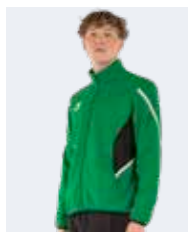

2026 CRISTINE

£ 38,00   £ 31,00
Adult   Junior
GG0P0Z   **GG0P1Z**
S-XXL   YXS-XXS-XS

PIQUET 100% polyester - 215 g/mq
FULL 100% polyester - 240 g/mq