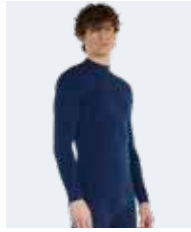

2026 KELVIN

£ 45,00

Adult

UMOLOL
S/M-L/XL-XXL

85% POLYAMIDE 10% POLYESTER 5% ELASTANE

- Set-in sleeves, turtleneck
- Three-dimensional inserts on upper portion
- "Second skin" effect, seamless technology
- Thermal insulation
- Back pocket for GPS