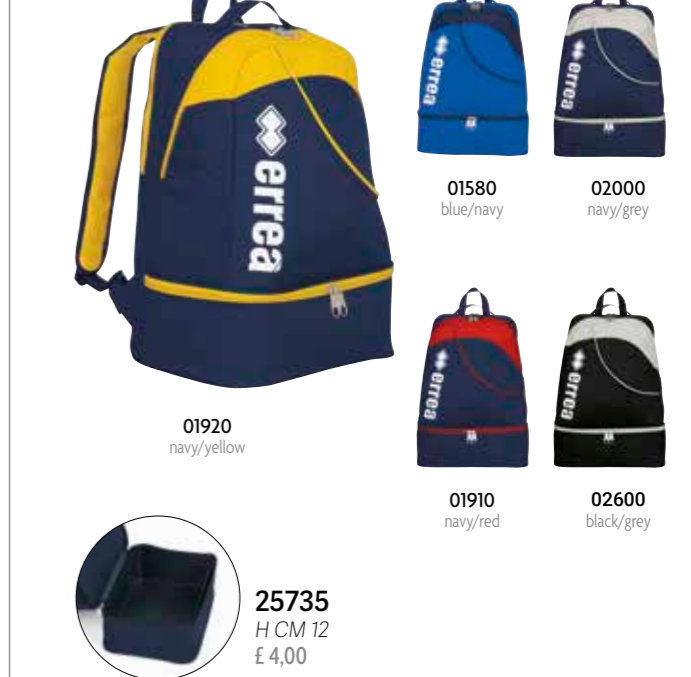

2030 LYNOS

£ 28,00

EA1A0Z
33 LT

600D POLYESTER