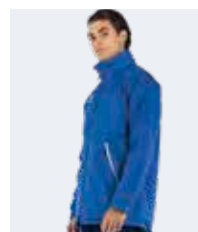

£ 61,00 £ 49,00 £ 49,00

Adult Junior Kid

FJOA0Z **FJOA1Z** **FJOA2Z**

S-3XL YXS-XXS-XS 2YXS

STRIPE 100% polyester - 95 g/mq
RIB-WIND 100% polyester - 118 g/mq

- Full-zip
- Lined in polar fleece + padding
- Water-resistant because of the Hydro-Stop technology
- Stretched adjustable cuffs
- Hood can be enclosed in collar
- Zipped side pockets