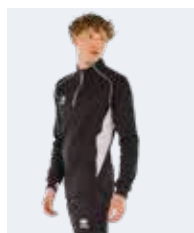

2026 DYNAMIC

£ 45,00   £ 37,50

Adult   Junior
GG0M0Z   **GG0M1Z**
S>XXL   XXS-XS

WARM-UP 100% polyester - 160 g/mq

- Half-length zip in contrasting colour
- Thumbholes at the end of sleeves
- Mock turtleneck with contrasting piping
- Zipped back pocket
- Reflective logo both on the front and on the back
- Contrasting side panels

STANDARD 100
074744.0
CENTROCOT

2030 FLANN

£ 30,00   £ 25,00   £ 25,00

Adult   Junior   Kid
EP1H0Z   **EP1H1Z**   **EP1H2Z**
S>5XL   YXS-XXS-XS   2YXS

WARM-UP 100% polyester - 160 g/mq

- Close fitting trousers with stretched waistband and drawstring
- Zipped side pockets
- Ribbed ankle cuffs with zip

STANDARD 100
074744.0
CENTROCOT

RECOMMENDEND COMBINATION

DYNAMIC
FLANN