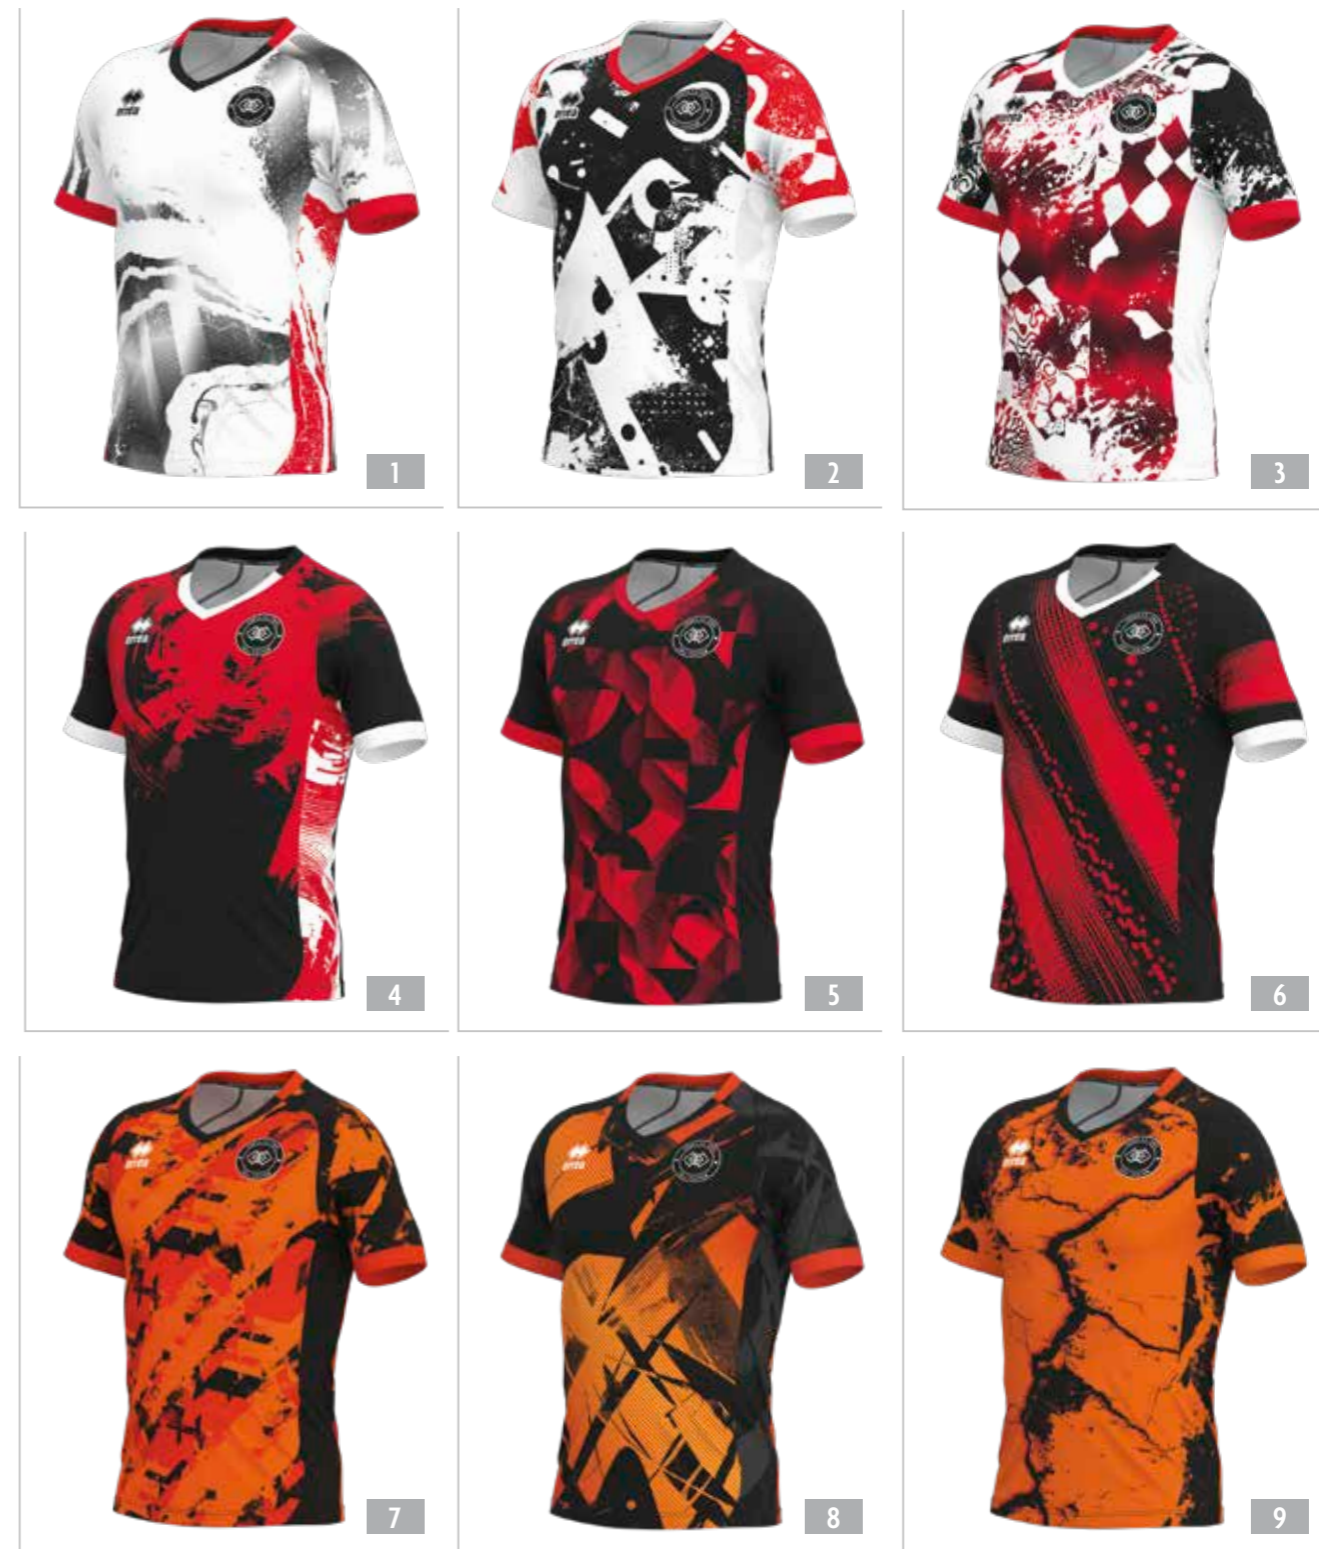

ADULT - PMME3C £ 48,00
 JUNIOR - PMME4C £ 48,00

○ MUNDIAL 100% POLYESTER - 145 g/mq
 ○ FUTURE 100% Polyester (recycled)- 140 g/mq

FULL_CUSTOM - Competition

LOOK EVAN
 LOOK ADRIEN
 LOOK CURTIS
 LOOK MARK
 LOOK CLASSIC
 TROUSERS
 COMPETITION
 GOALKEEPERS
 BASKET
 RUGBY
 ATHLETICS
 JACKETS
 BASE LAYER
 ACCESSORIES
 CUSTOM