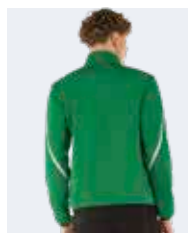

2026 CHRISTOPHER

£ 38,00   £ 31,00   £ 31,00
Adult   Junior   Kid
GG000Z   **GG001Z**   **GG002Z**
S-3XL   YXS-XXS-XS   2YXS

PIQUET 100% polyester - 215 g/mq
FULL 100% polyester - 240 g/mq