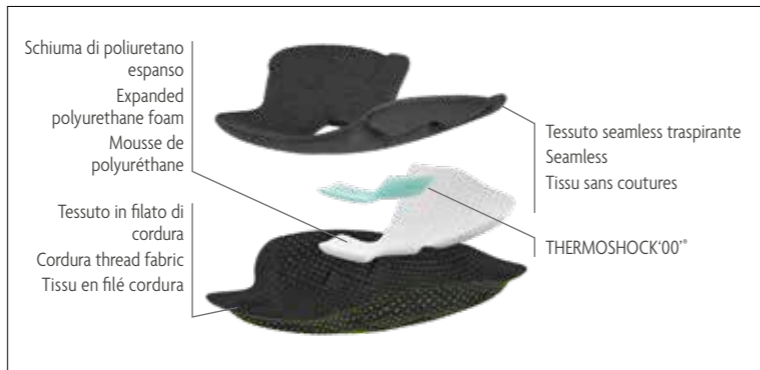

00270
white/royal

02500
black/white

2026 SETH

£ 44,00

Adult
UA0D0Z
S - M - L - XL

90% POLYAMIDE - 10% ELASTANE
INSIDE: 90% POLYURETHANE FOAM - 5% POLYESTER
5% THERMOPLASTIC

- 2-piece blister
- Expanded polyurethane foam
- Cordura yarn fabric
- Breathable seamless fabric
- Light compression